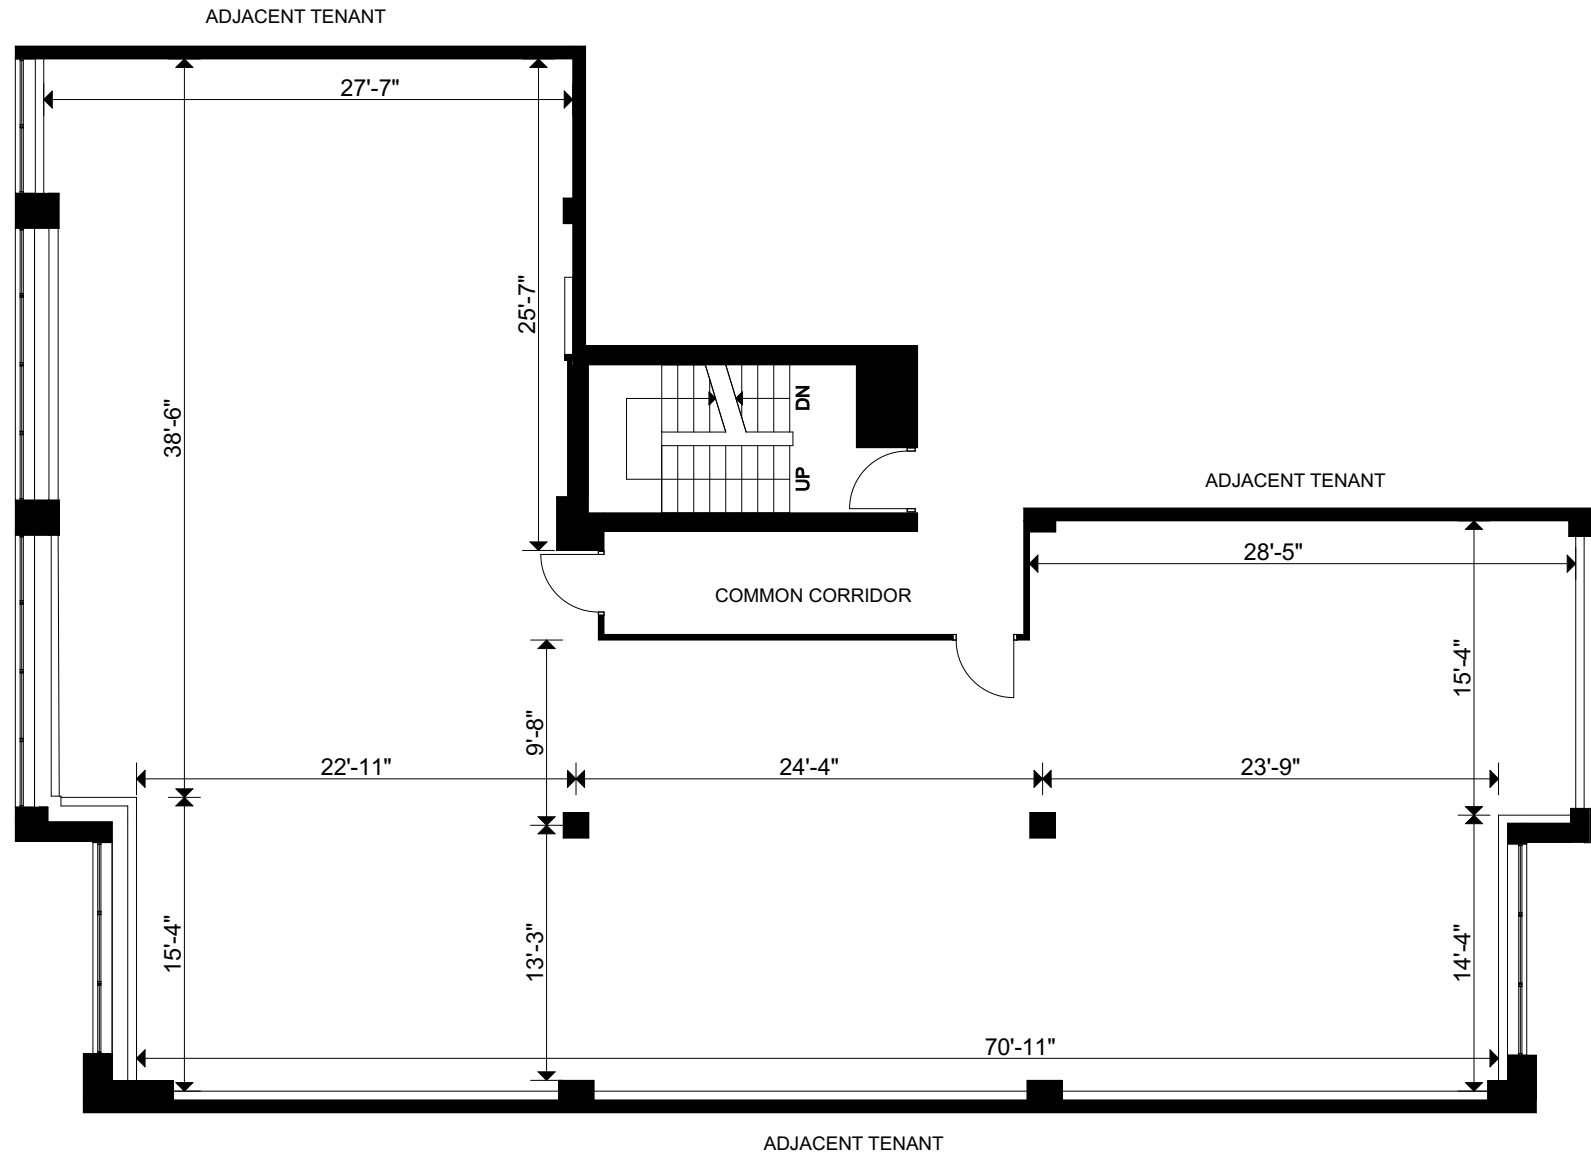

District Realty

| | | |
|----------|-----------|------------|
| Version: | Prepared: | 08/09/2021 |
| V1 | Measured: | 27/08/2021 |

250 City Centre Avenue
Ottawa, Ontario
Canada

Suite 203

This work product has been prepared by Extreme Measures Inc. pursuant to a contract with the Client for the sole benefit of and use by the Client. No third party may rely on this work product without the receipt of a reliance letter from Extreme Measures Inc.