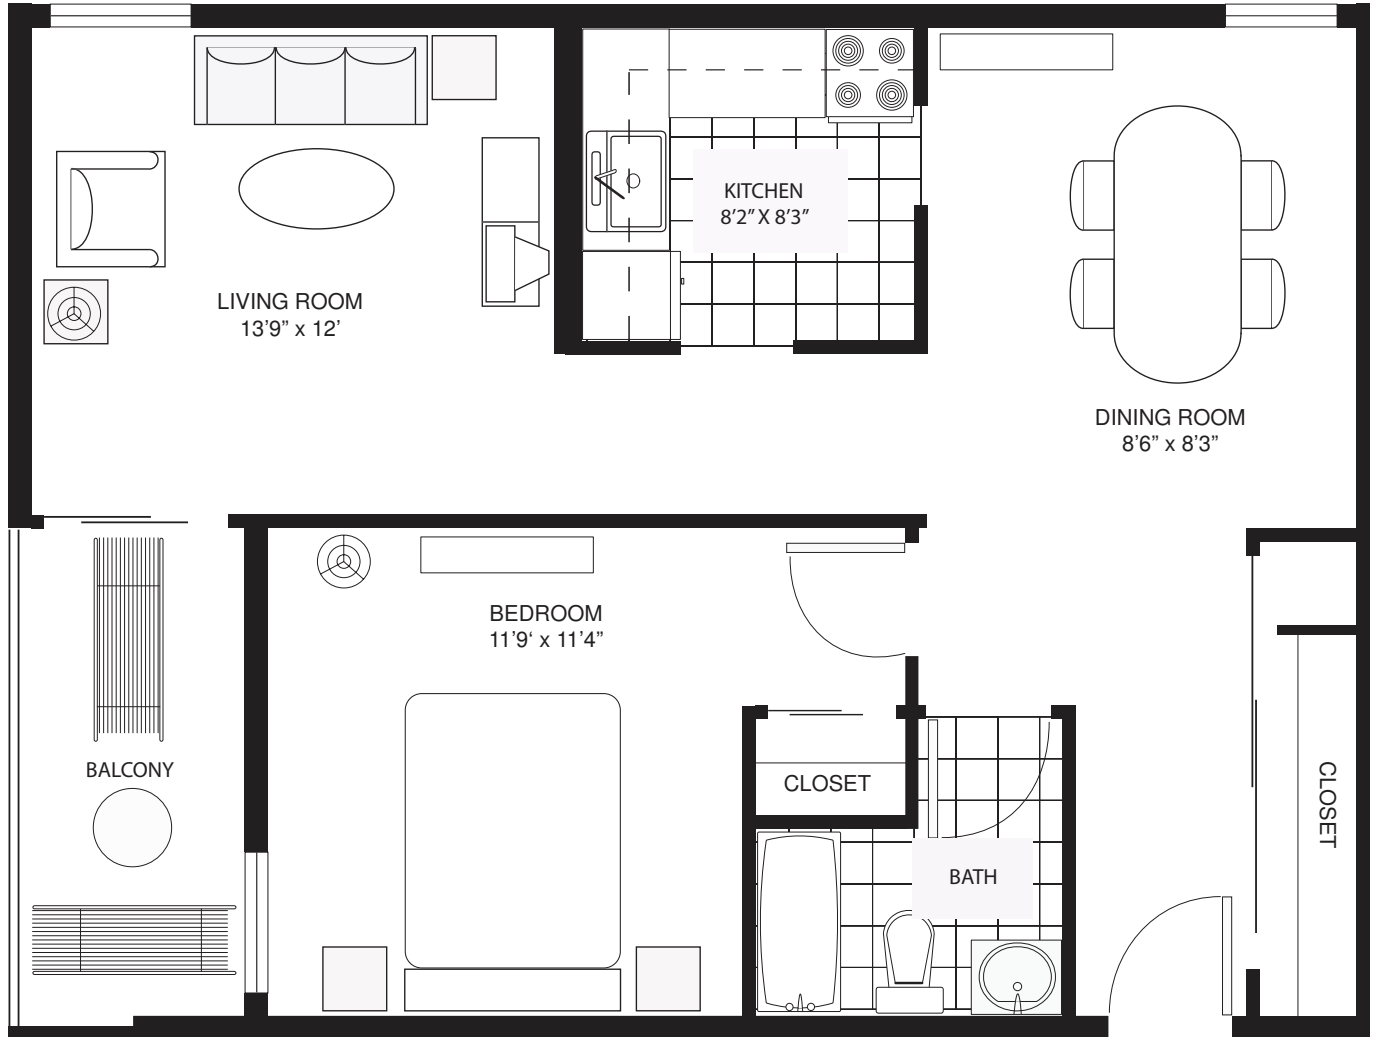

Gilboa Place

3301 Uplands Drive, Ottawa, Ontario K1V9V8 Telephone (613) 521-7771

“ALICIA” Model
One Bedroom
749 sq. feet

50 Bayswater Avenue,
Ottawa, ON K1Y 2E9
Tel: (613) 759-8383
Fax: (613) 759-8448
Email: district@districtrealty.com
Web: www.districtrealty.com