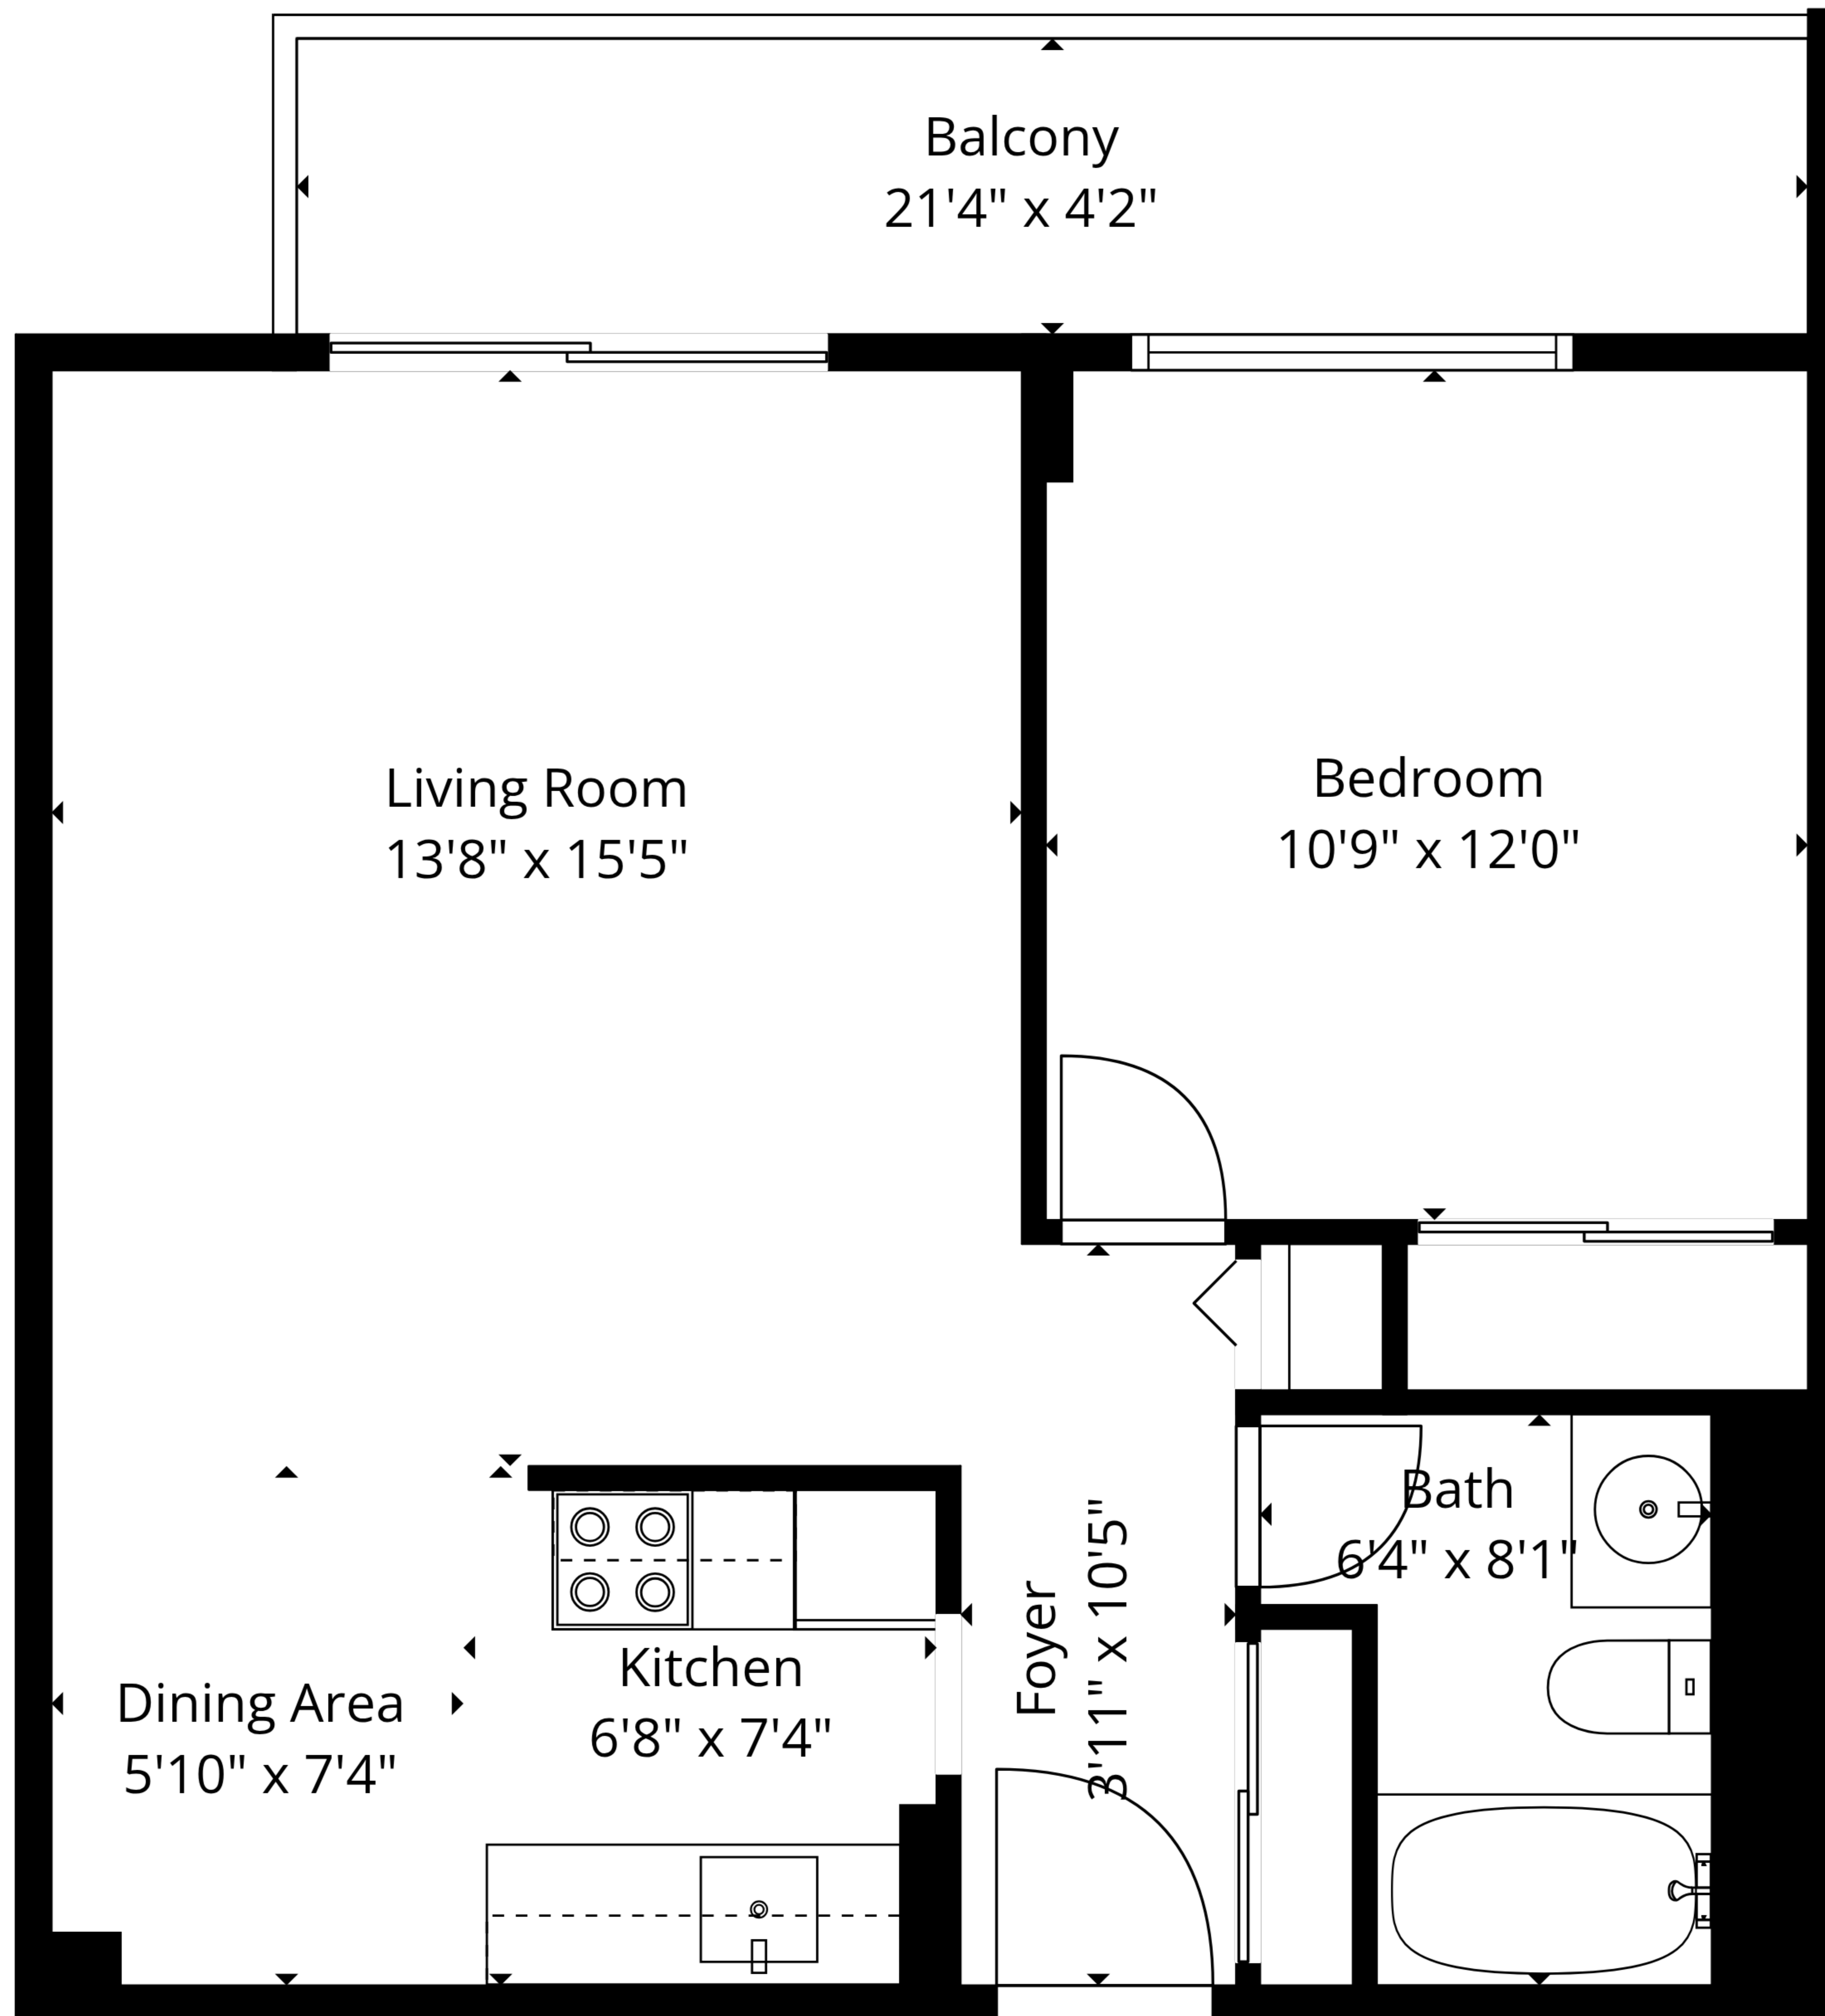

**TOTAL: 563 sq. ft**  
1st floor: 563 sq. ft  
EXCLUDED AREAS: BALCONY: 89 sq. ft, WALLS: 51 sq. ft

Sizes And Dimensions Are Approximate, Actual May Vary

**TOTAL: 563 sq. ft**  
1st floor: 563 sq. ft  
EXCLUDED AREAS: BALCONY: 89 sq. ft, WALLS: 51 sq. ft

Sizes And Dimensions Are Approximate, Actual May Vary