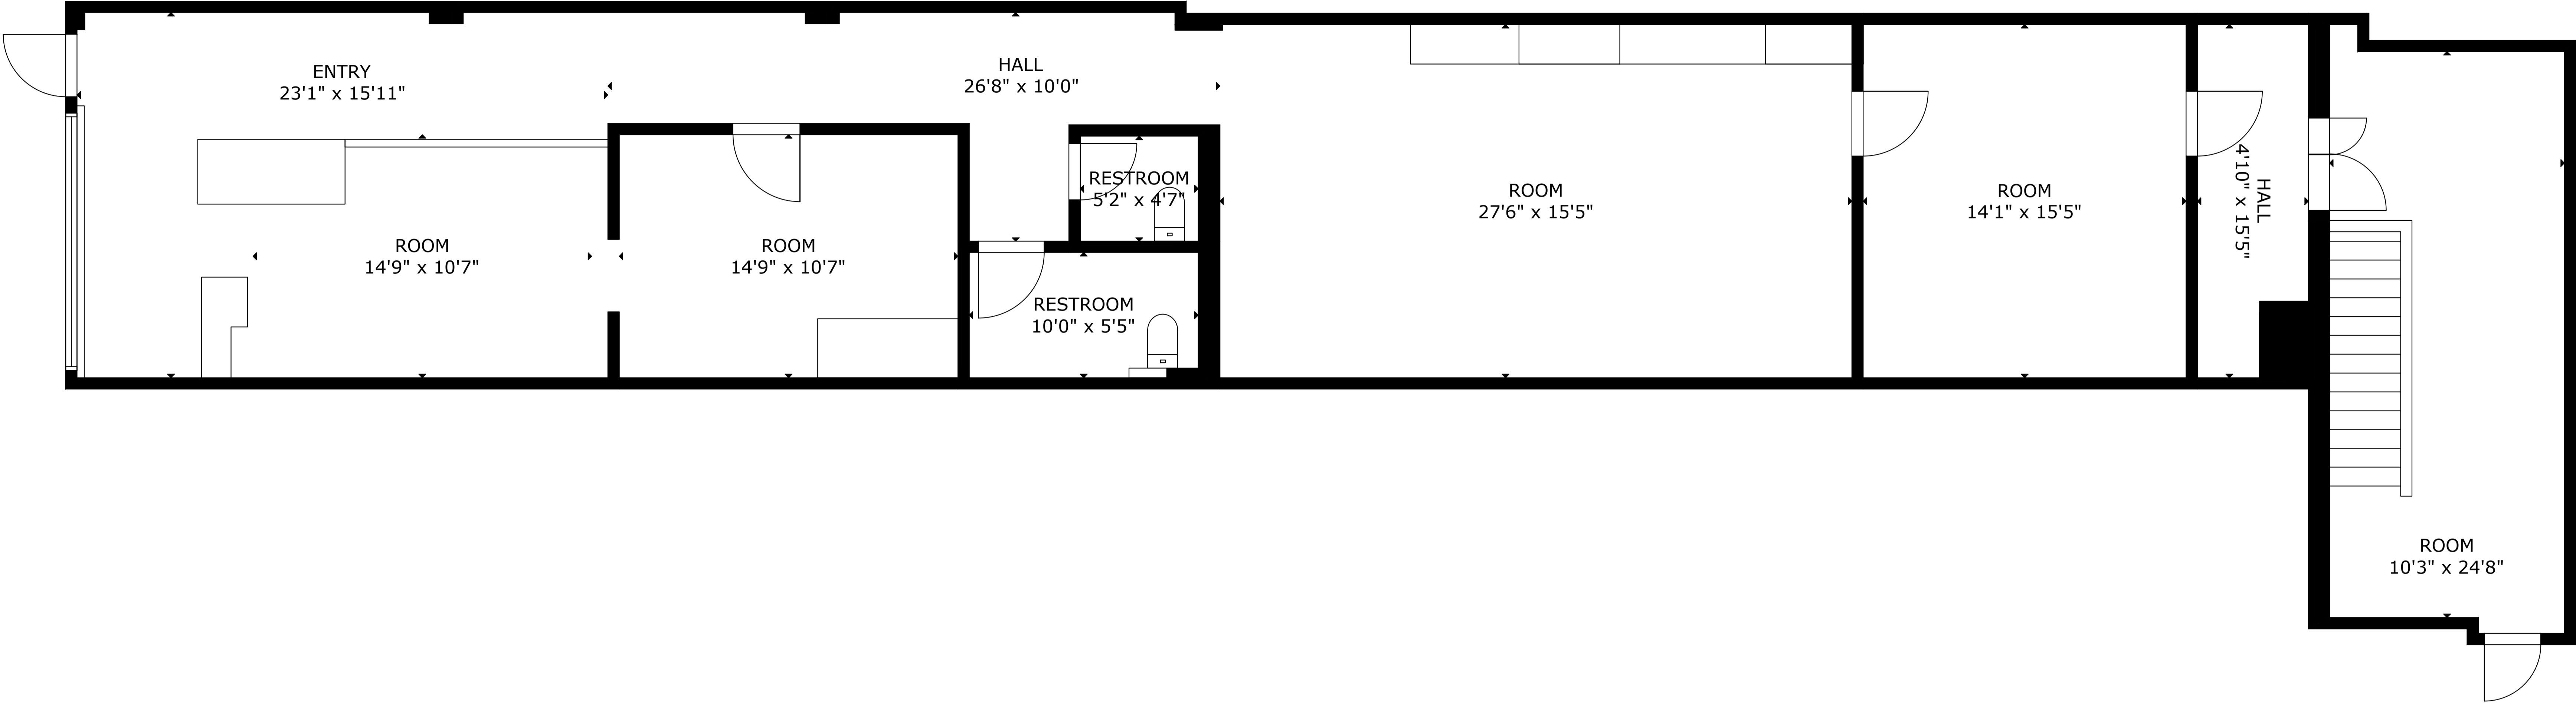

203 Bank Street, Ottawa | 1,840 sf

GROSS INTERNAL AREA
SIZE AND DIMENSIONS ARE APPROXIMATE, ACTUAL MAY VARY