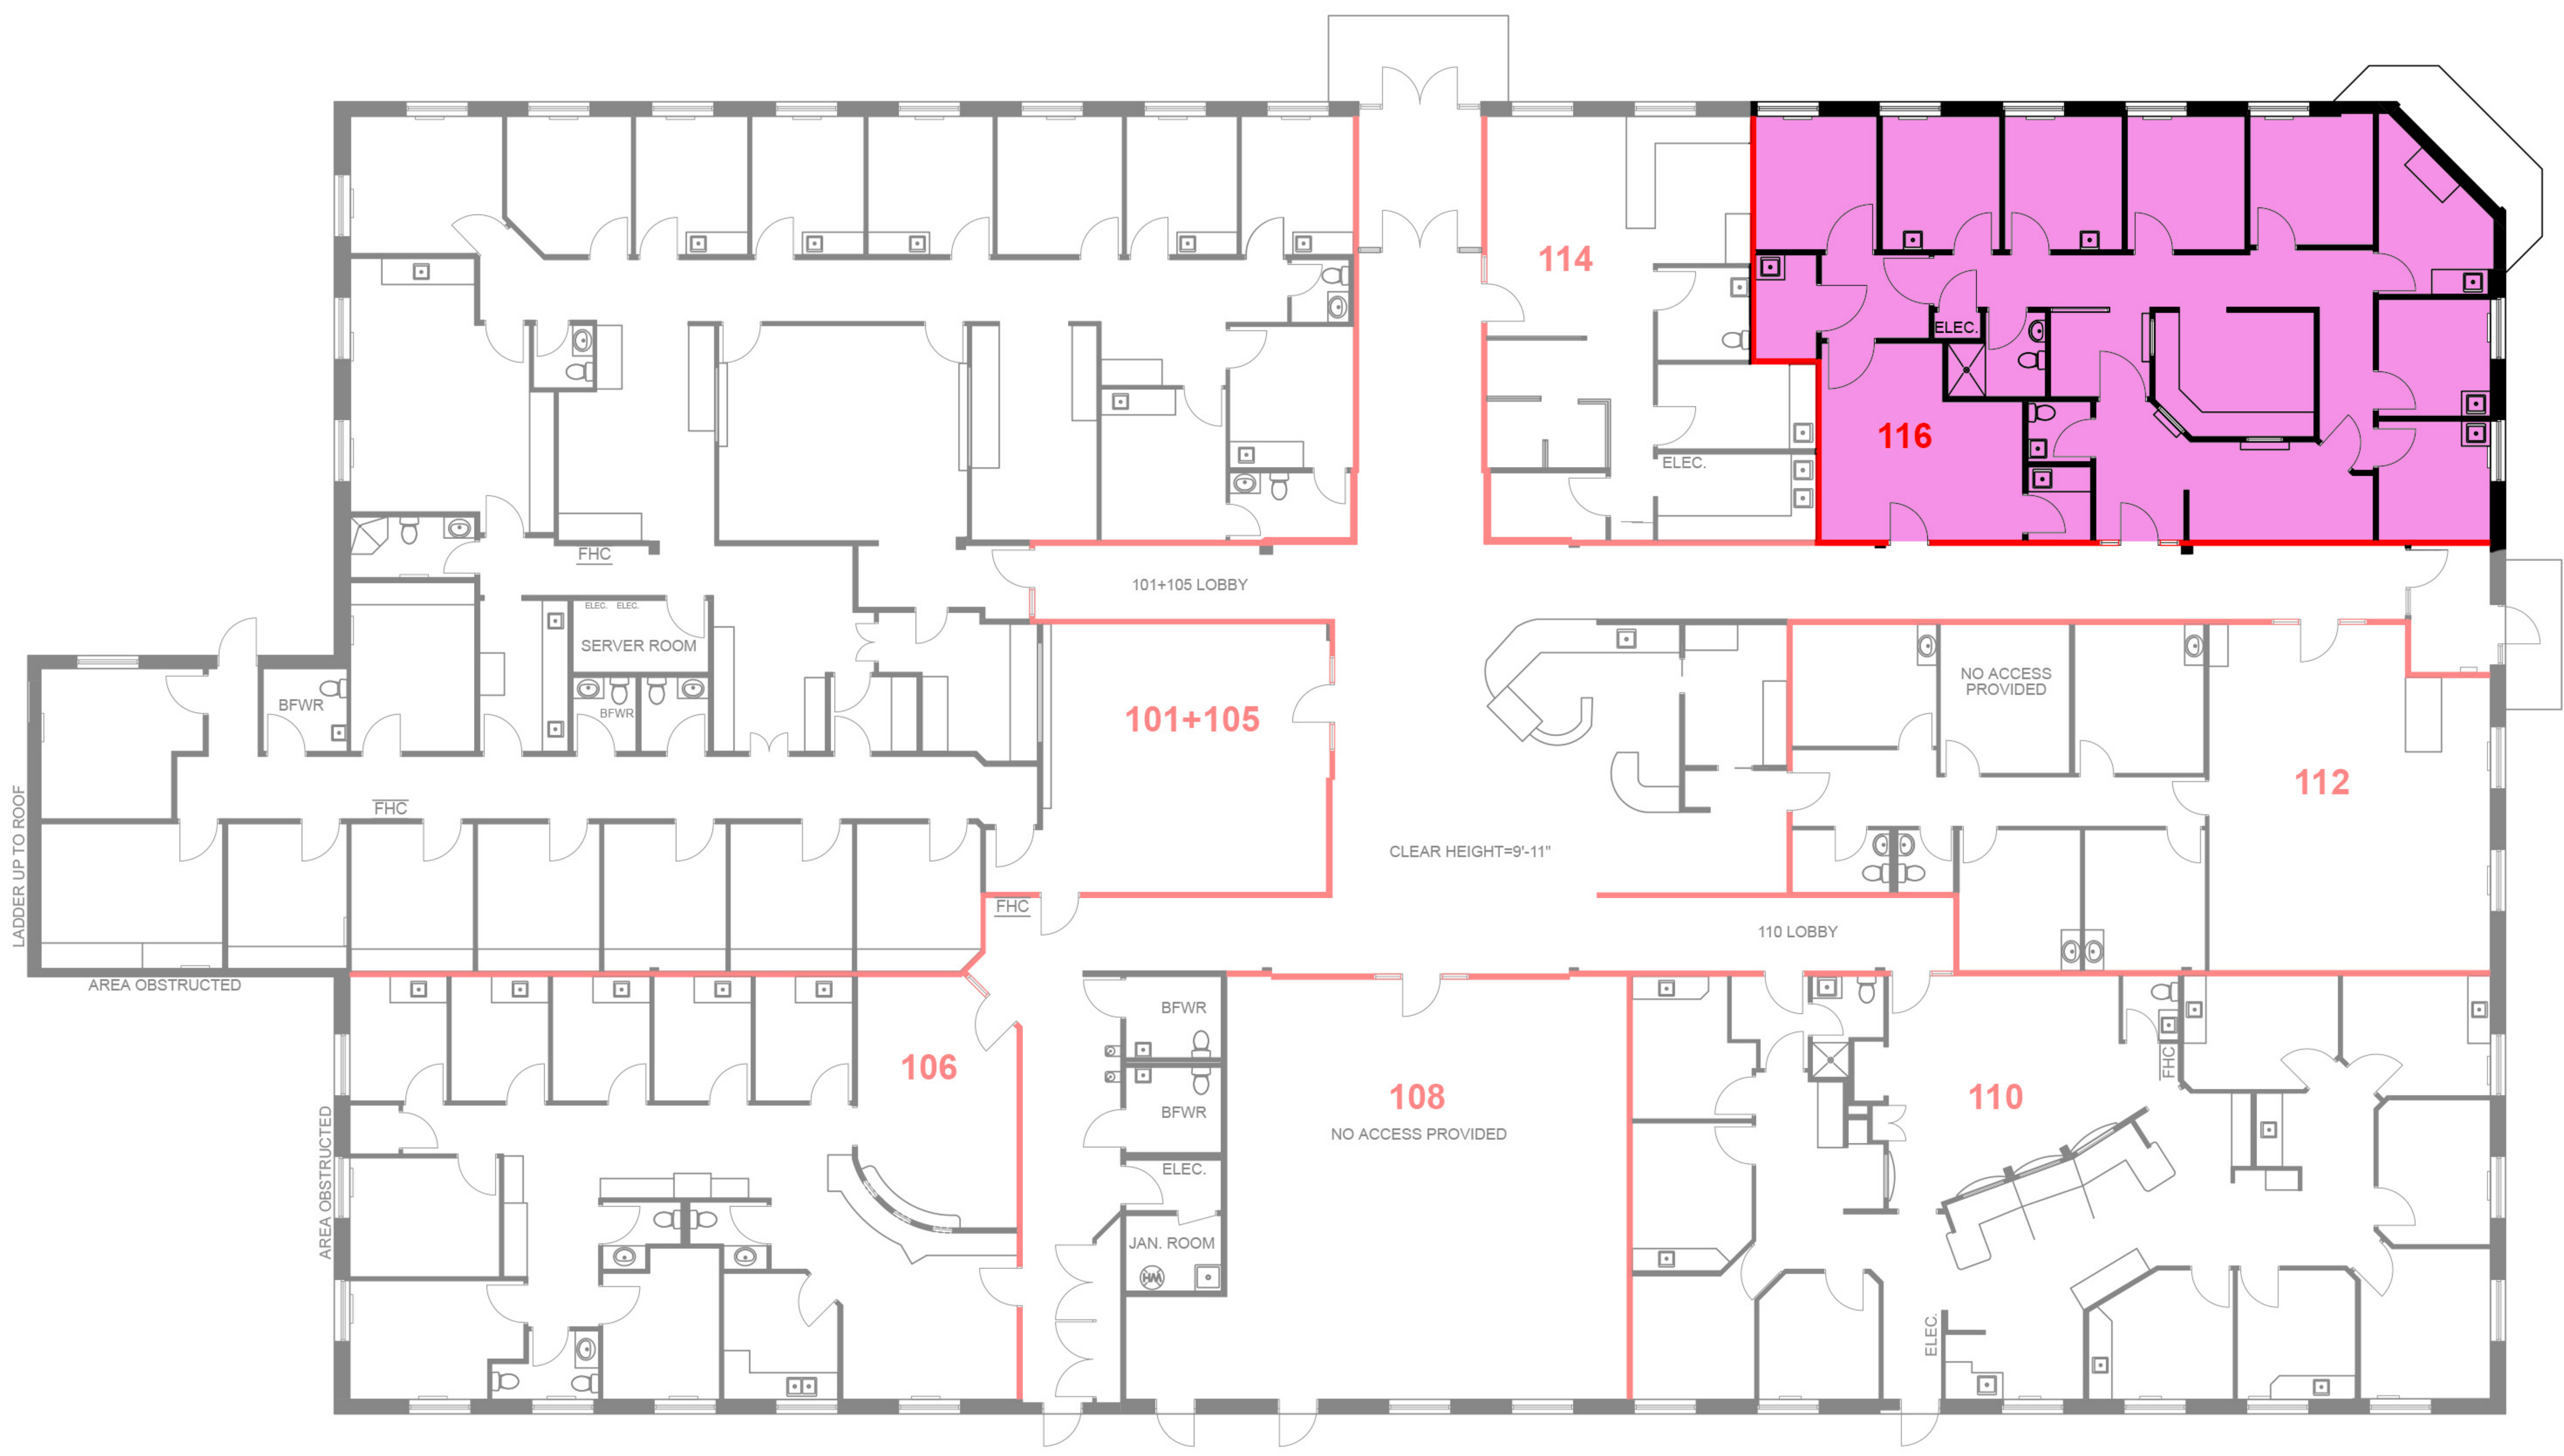

District Realty

Version FP1A	Created: 02/15/2024 Measured: 01/31/2024
------------------------	---

152 Cleopatra Drive
Ottawa, Ontario, Canada

Floor 01

This work product has been prepared by Extreme Measures Inc. pursuant to a contract with the Client for the sole benefit of and use by the Client. No third party may rely on this work product without the receipt of a reliance letter from Extreme Measures Inc.