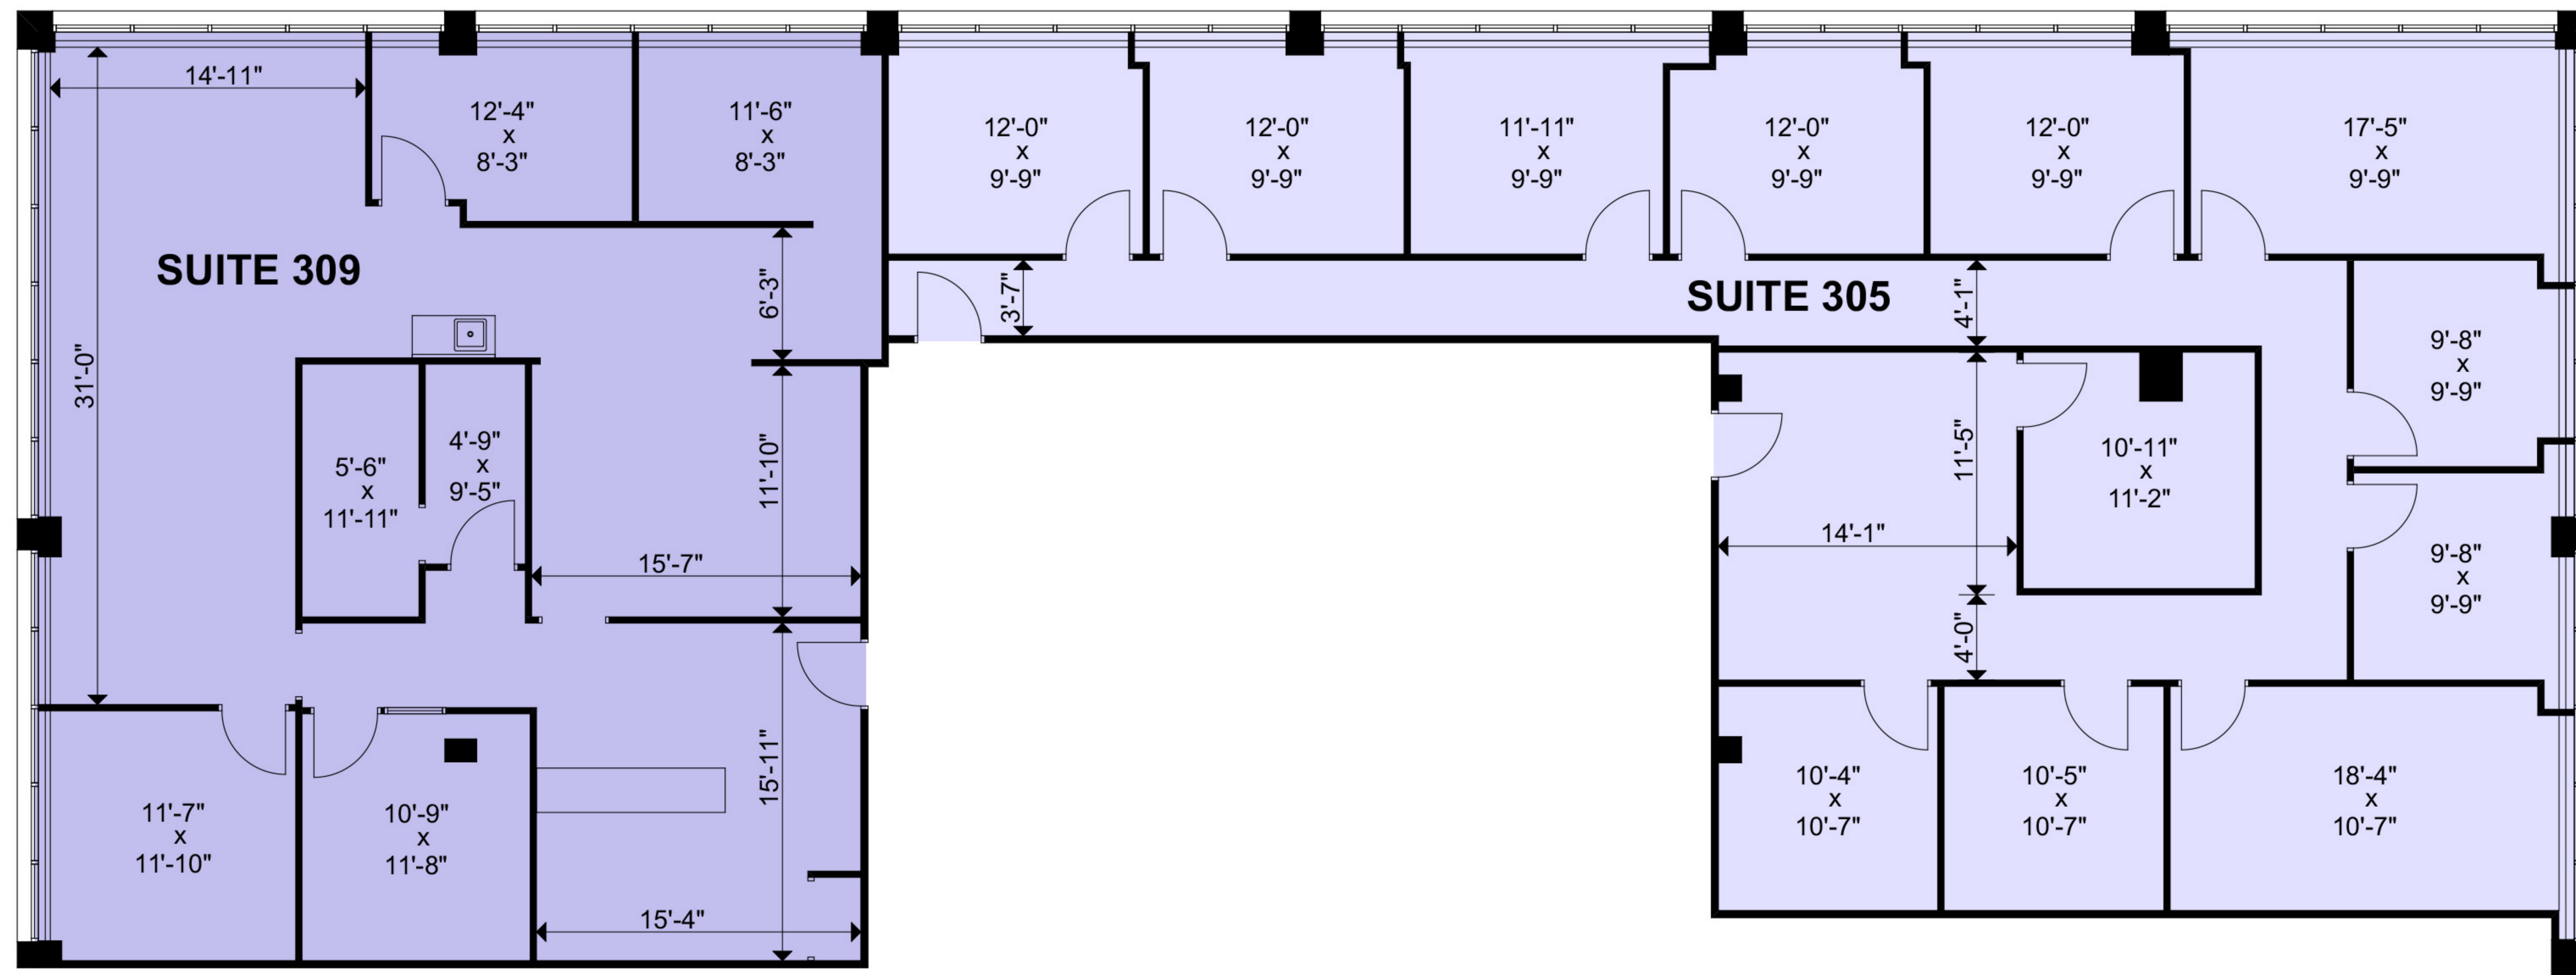

District Realty

Version: V1	Prepared: 12/04/2023 Measured: 05/04/2023
----------------	--

411 Roosevelt Avenue
Ottawa, Ontario
Canada

Suite 305-309

This work product has been prepared by Extreme Measures Inc. pursuant to a contract with the Client for the sole benefit of and use by the Client. No third party may rely on this work product without the receipt of a reliance letter from Extreme Measures Inc.