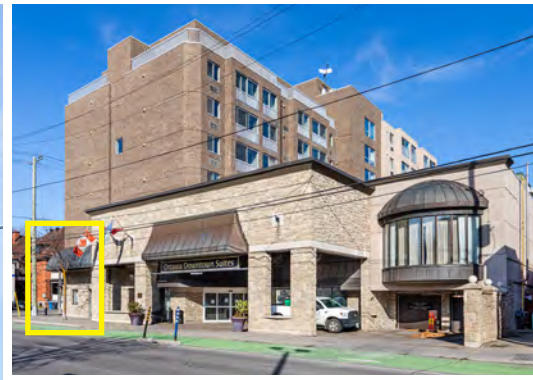

Integrity. Dedication. Professionalism.  
RETAIL/OFFICE SPACE FOR LEASE

377 O'Connor Street, Ottawa

Corner retail space available at the intersection of Gladstone Avenue and O'Connor Street in Centretown. Located on the ground floor of an upscale apartment building with 135 suites. Busy location with great visibility. Constant foot and vehicular traffic past your door. O'Connor Street provides immediate access to HWY 417. Bus route 14 stops across the street.

Corner unit with a private entrance and high ceilings. Building signage available. Currently raw space that can be fitted to meet your requirements. Ideal for professional services and more.

1 377 O'Connor Street, Ottawa

## HIGHLIGHTS

- Ground floor of a 135 unit apartment building
- Population of approx. 77,712 within 2 km, mainly between the ages of 25-34
- Constant foot and vehicle traffic past your door
- Close to Canadian Museum of Nature and Bank Street
  - Immediate access to HWY 417
  - Bus route 14 stops across the street