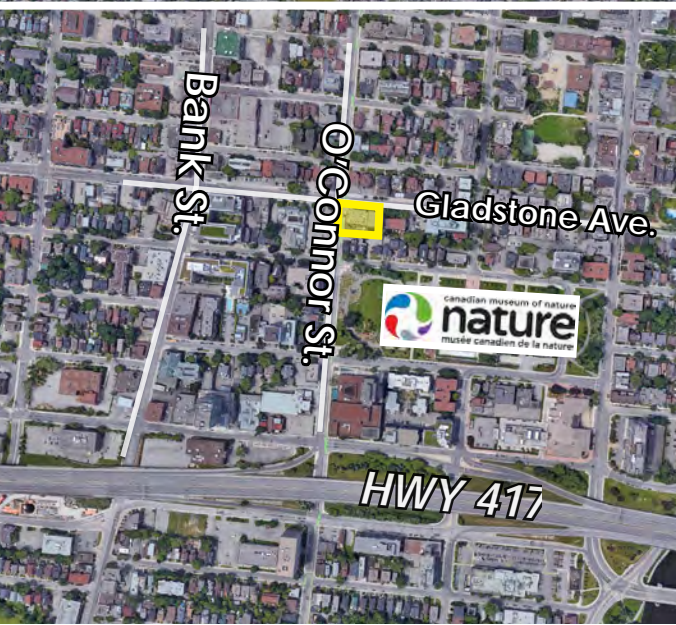

Corner retail space available at the intersection of Gladstone Avenue and O'Connor Street in Centretown. Located on the ground floor of an upscale apartment building with 135 suites. Busy location with great visibility. Constant foot and vehicular traffic past your door. O'Connor Street provides immediate access to HWY 417. Bus route 14 stops across the street.

Corner unit with a private entrance and high ceilings. Building signage available. Currently raw space that can be fitted to meet your requirements. Ideal for professional services and more.

1 377 O'Connor Street, Ottawa

## HIGHLIGHTS

- Ground floor of a 135 unit apartment building
- Population of approx. 77,712 within 2 km, mainly between the ages of 25-34
- Constant foot and vehicle traffic past your door
- Close to Canadian Museum of Nature and Bank Street
  - Immediate access to HWY 417
  - Bus route 14 stops across the street