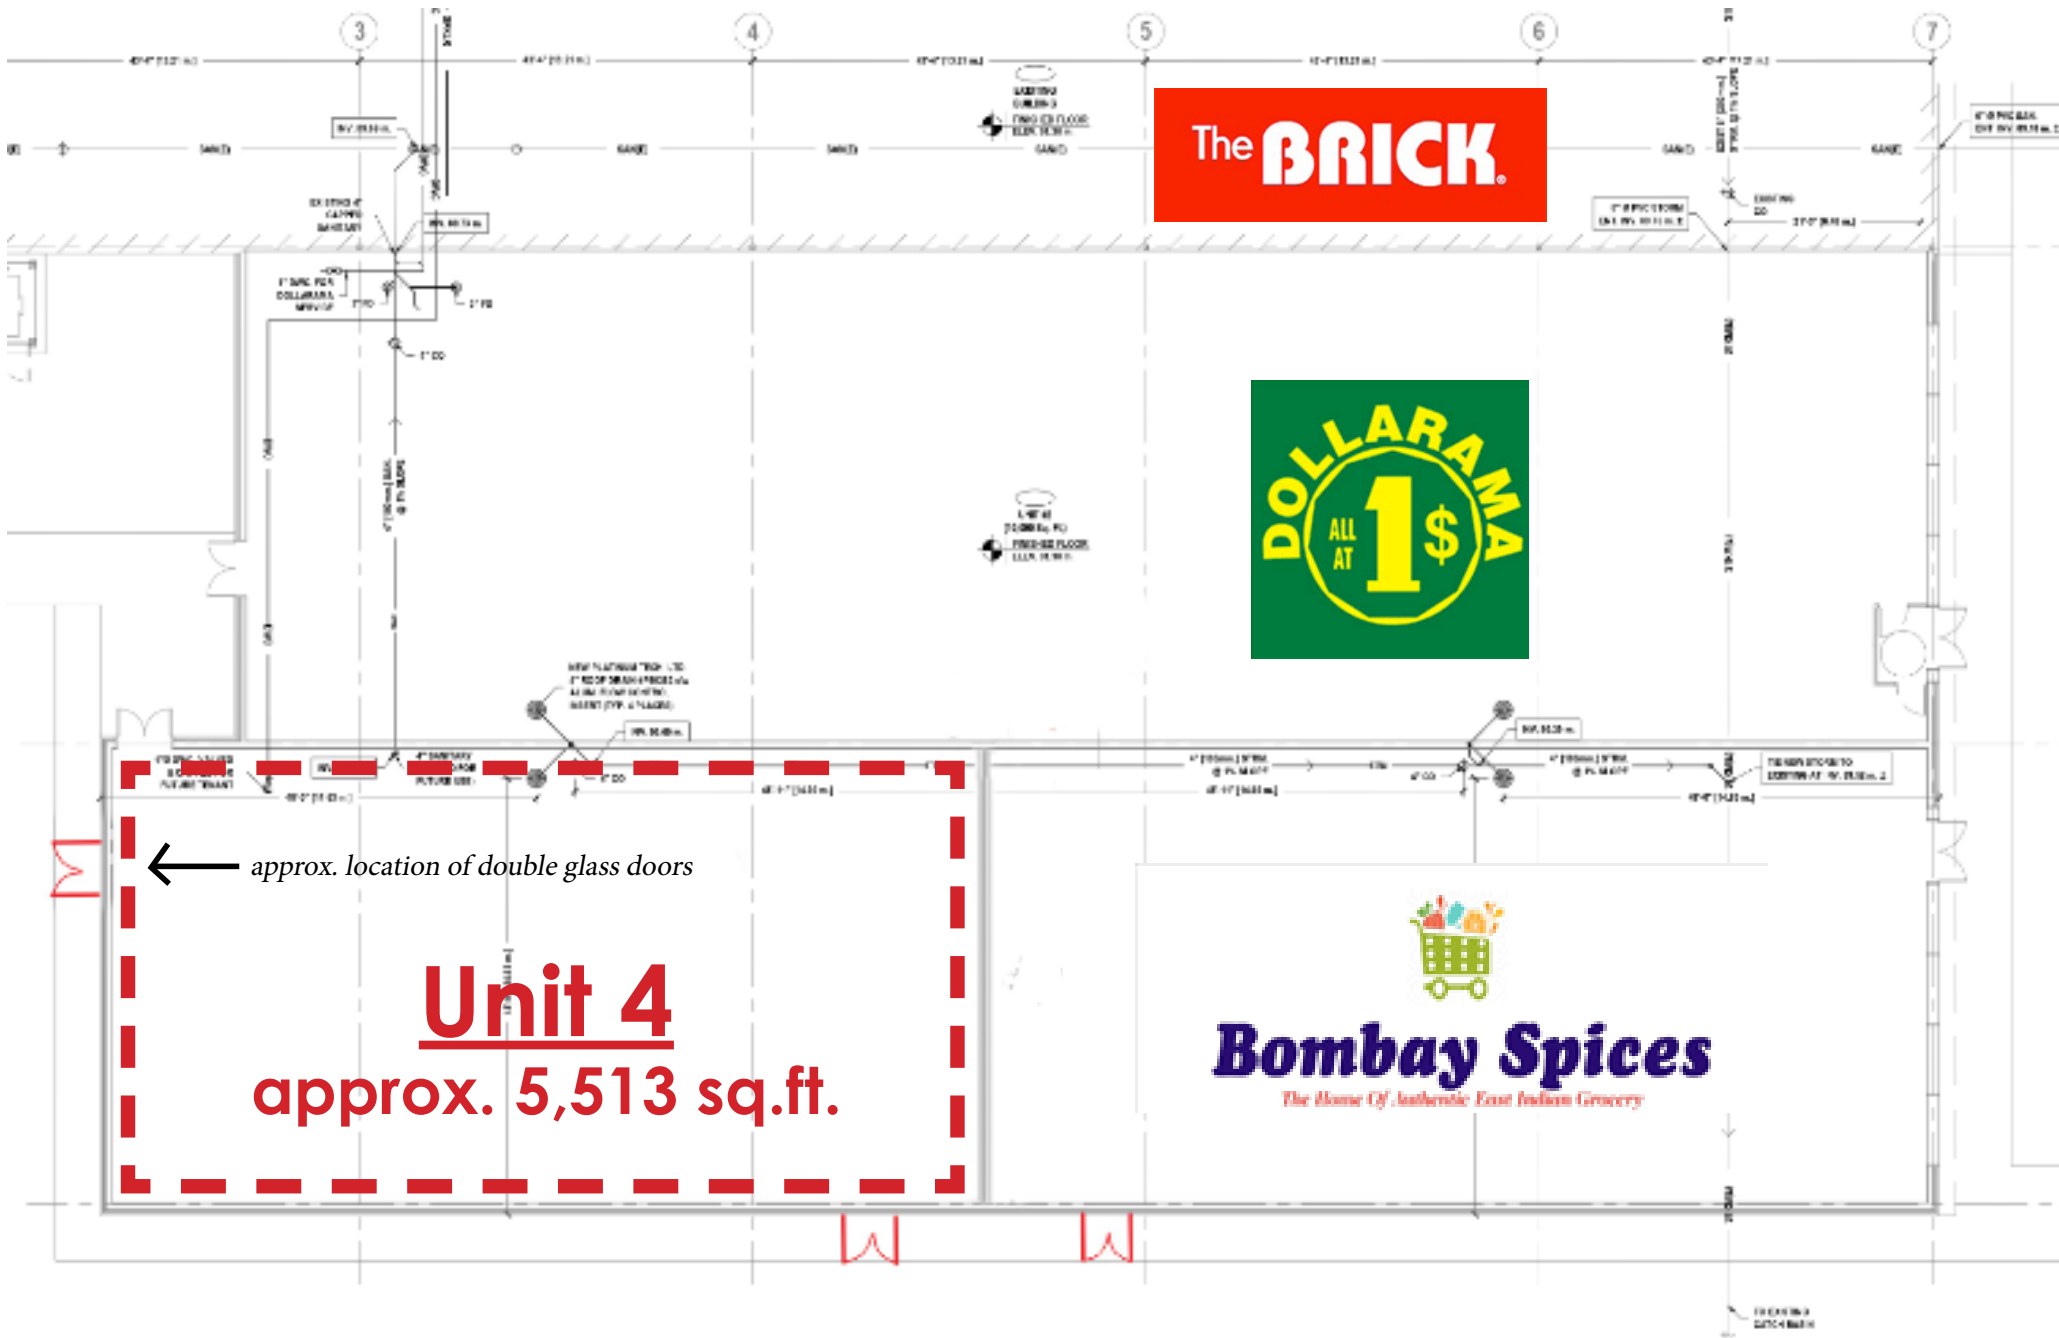

Nepean Crossroads Centre

595 Hunt Club Road West

Unit 4
approx. 5,513 sq.ft.

← approx. location of double glass doors

The **BRICK.**