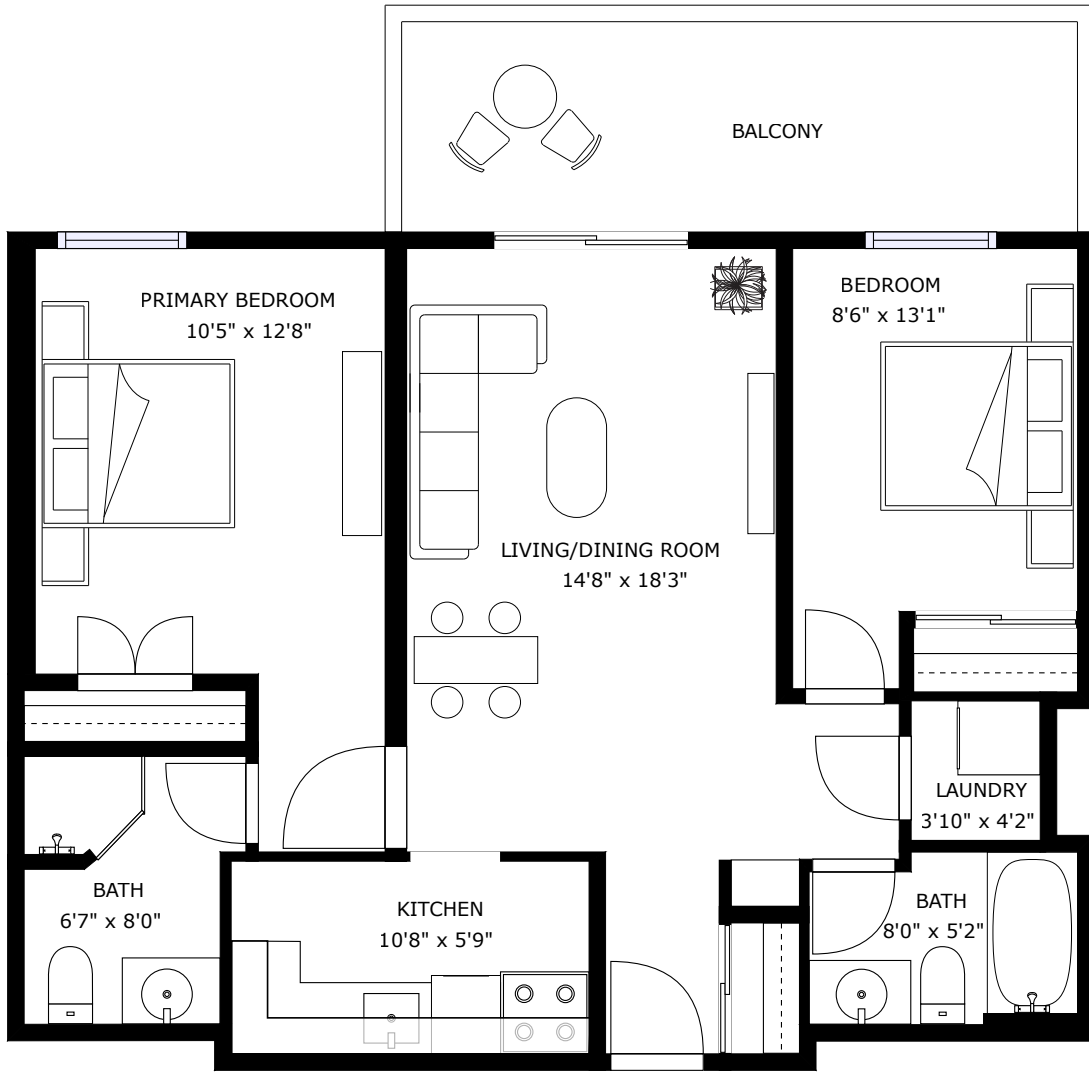

DOMAINE 435

CONTACT: RENTALS@DISTRICTREALTY.COM

Professionally managed by District Realty. Sizes and specifications are subject to change without notice. E. & O.E.

F

UNIT 1206
LEVEL 12
797 SQ.FT.
2 BED