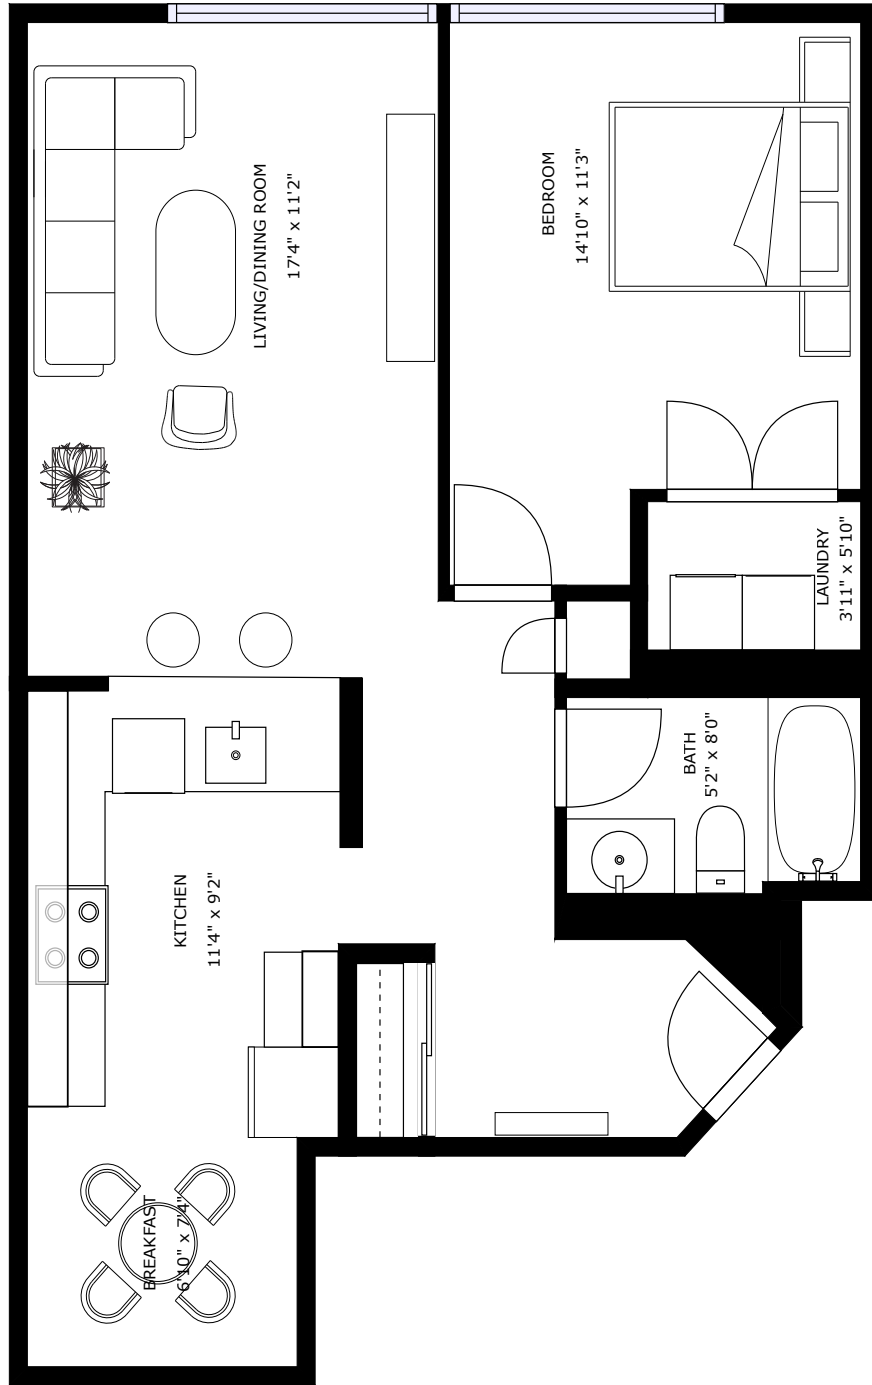

DOMAINE 435

CONTACT: RENTALS@DISTRICTREALTY.COM

Professionally managed by District Realty. Sizes and specifications are subject to change without notice. E. & O.E.

J

UNIT 1210
LEVEL 12
786 SQ.FT.
1 BED