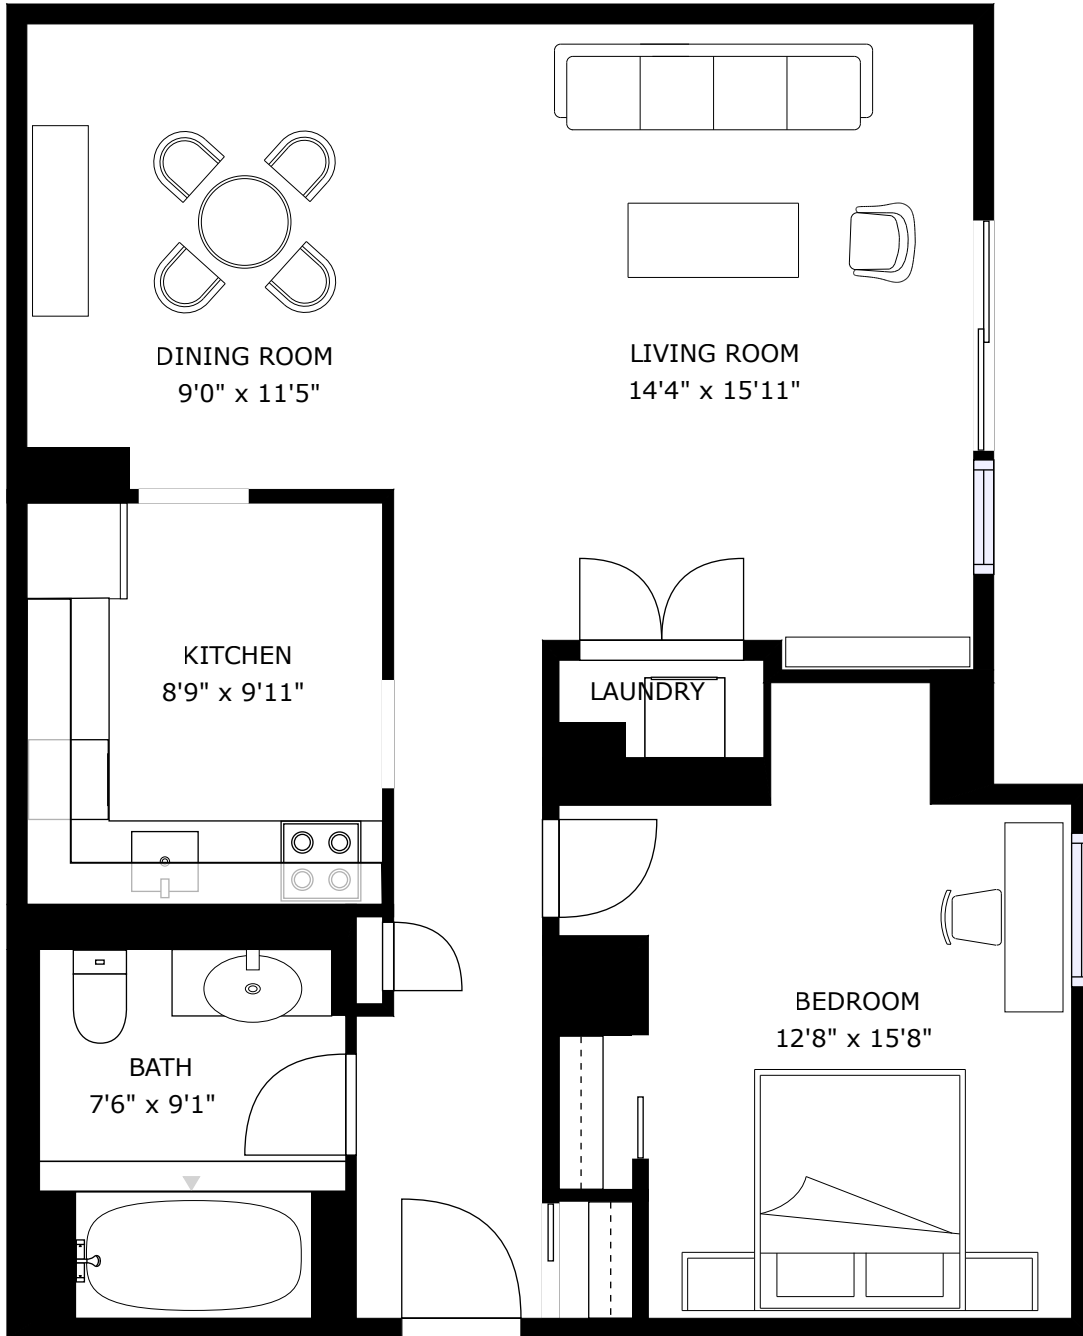

DOMAINE 435

CONTACT: RENTALS@DISTRICTREALTY.COM

Professionally managed by District Realty. Sizes and specifications are subject to change without notice. E. & O.E.

D

UNIT 1204
LEVEL 12
909 SQ.FT.
1 BED