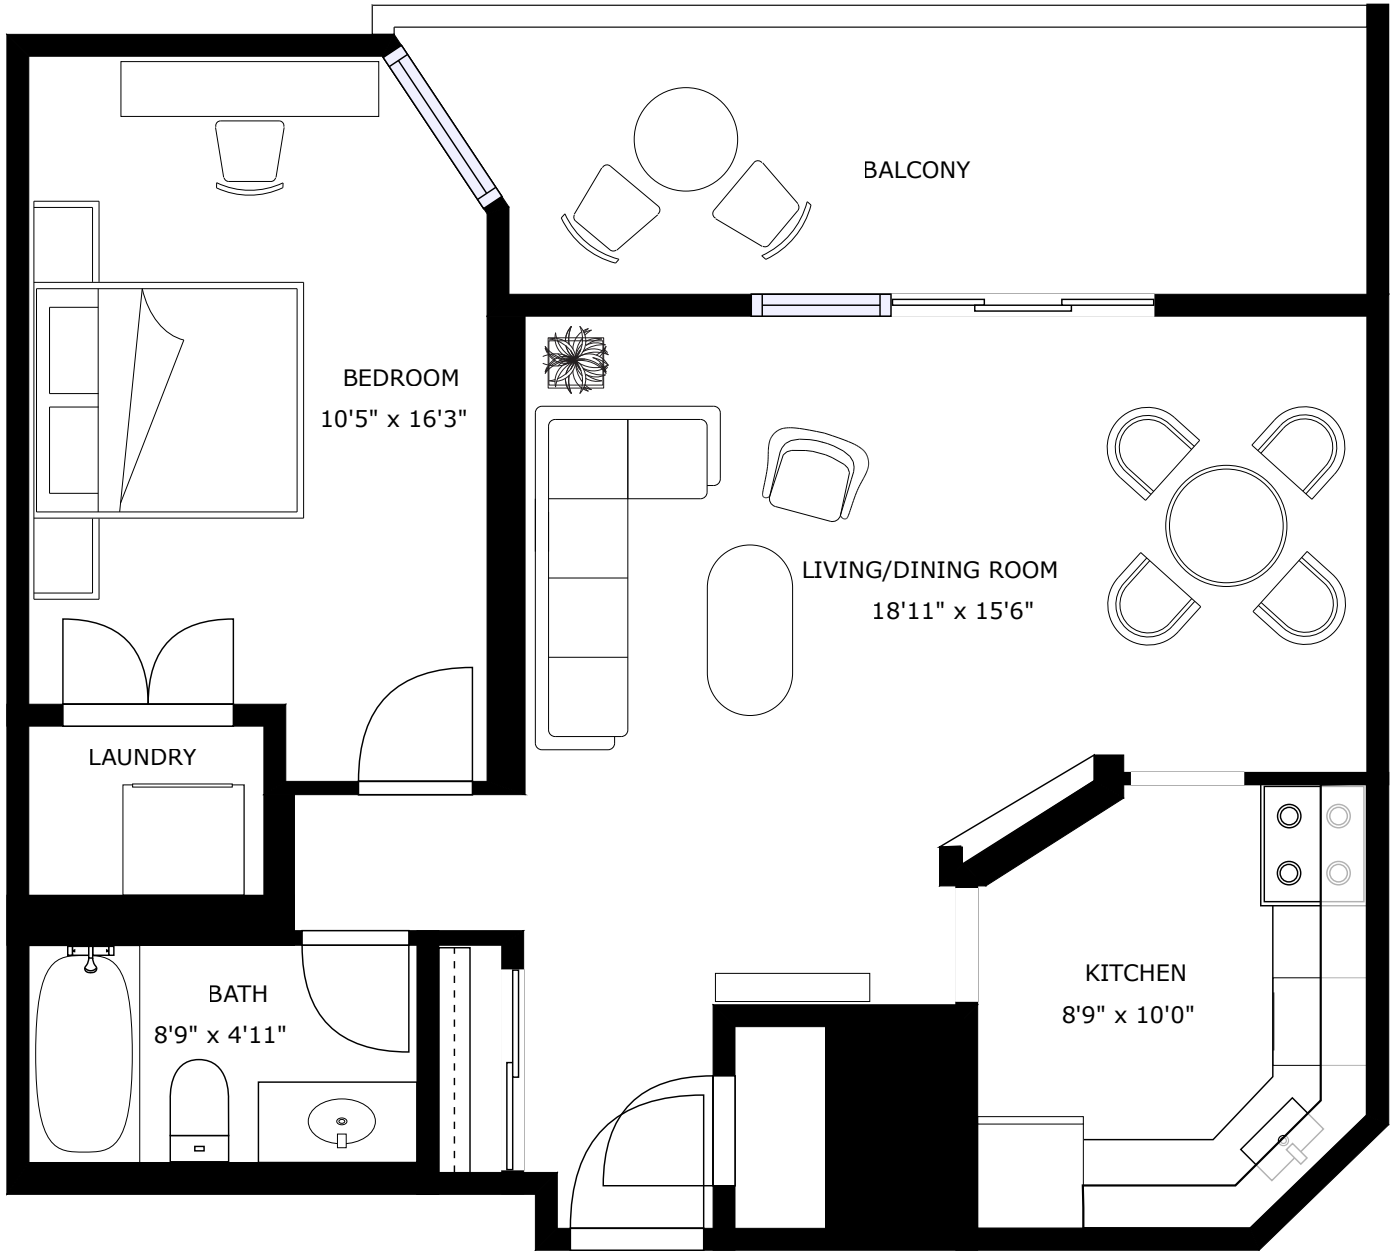

DOMAINE 435

CONTACT: RENTALS@DISTRICTREALTY.COM

Professionally managed by District Realty. Sizes and specifications are subject to change without notice. E. & O.E.

GROSS INTERNAL AREA
FLOOR 1: 652 sq. ft.

U

UNIT 1201
LEVEL 12
736 SQ.FT.
1 BED