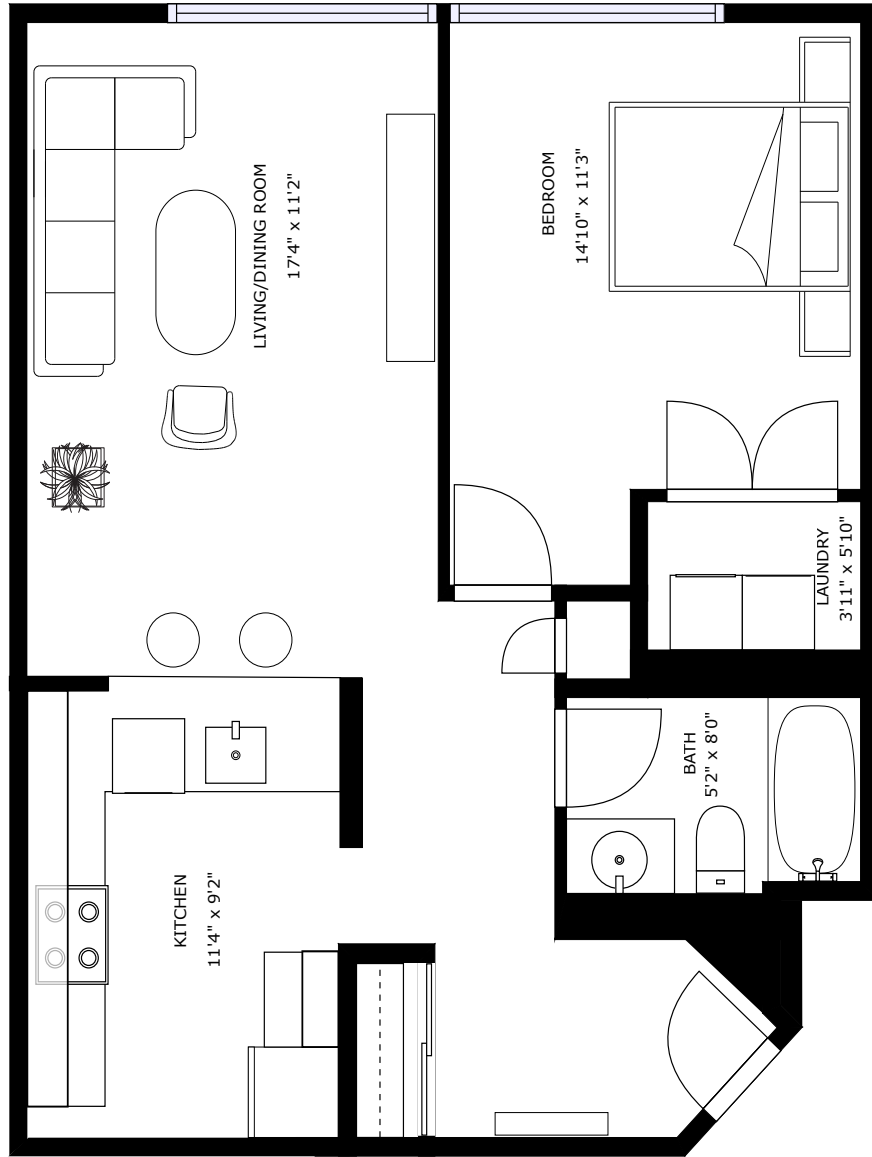

DOMAINE 435

CONTACT: RENTALS@DISTRICTREALTY.COM

Professionally managed by District Realty. Sizes and specifications are subject to change without notice. E. & O.E.

J

UNIT 1010
LEVEL 10
681 SQ.FT.
1 BED