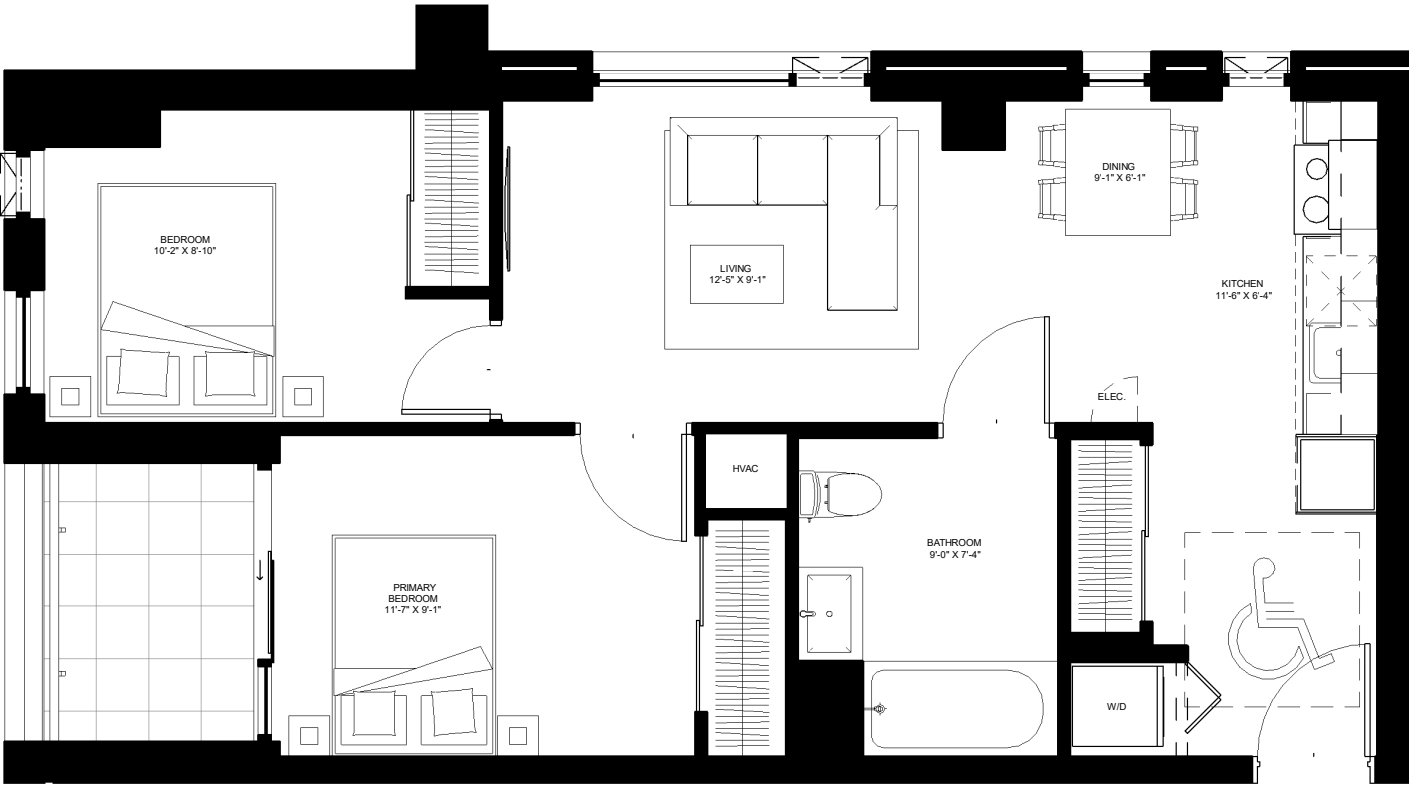

the
beckett.
Unit 311

LEVEL 3
724 SQ.FT.
2 BED

contact rentals@districtrealty.com

Professionally managed by District Realty. Sizes and specifications are subject to change without notice. E. & O.E.