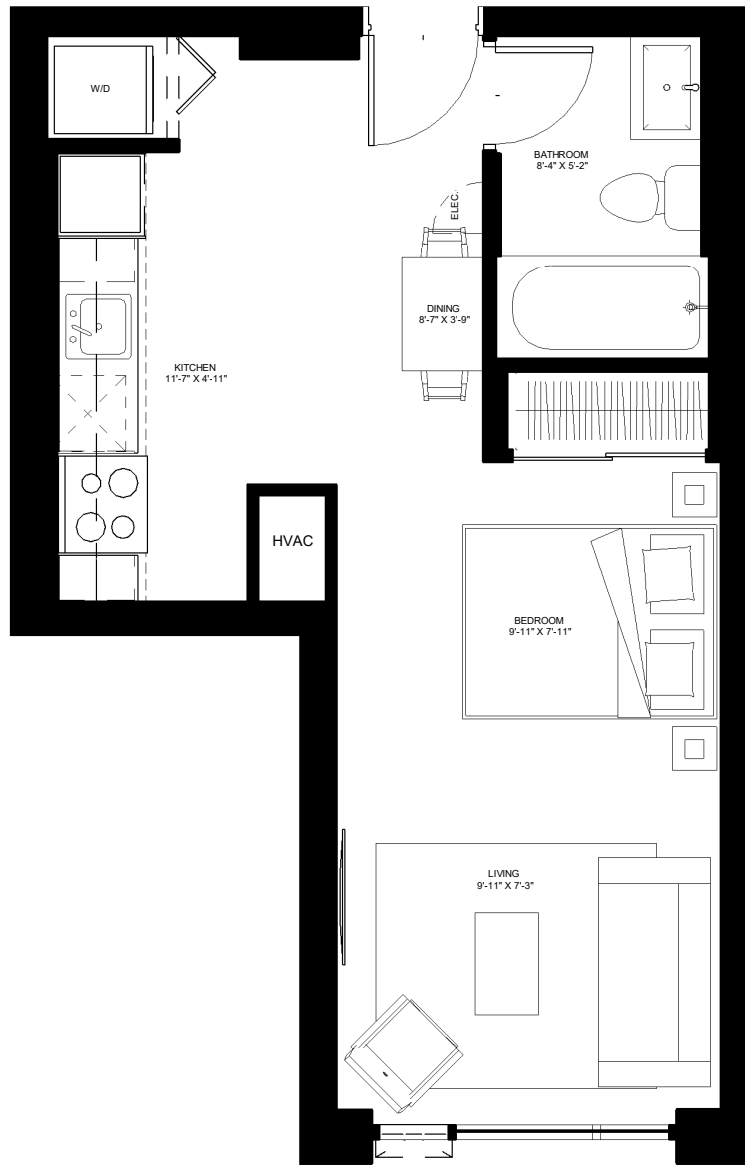

the
beckett.
Unit 303

LEVEL 3
440 SQ.FT.
STUDIO

contact rentals@districtrealty.com

Professionally managed by District Realty. Sizes and specifications are subject to change without notice. E. & O.E.