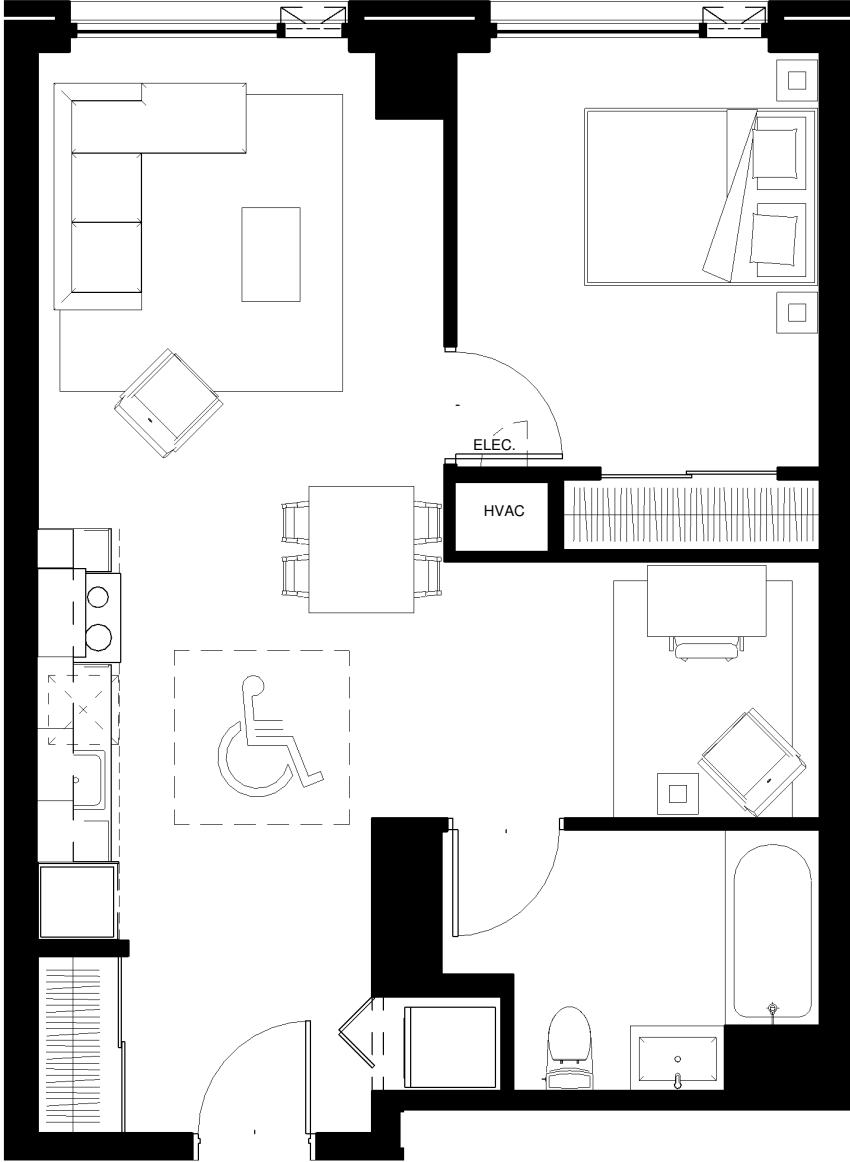

the beckett.

Unit 211

K

LEVEL 2
724 SQ.FT.
1 BED + DEN

contact rentals@districtrealty.com

Professionally managed by District Realty. Sizes and specifications are subject to change without notice. E. & O.E.