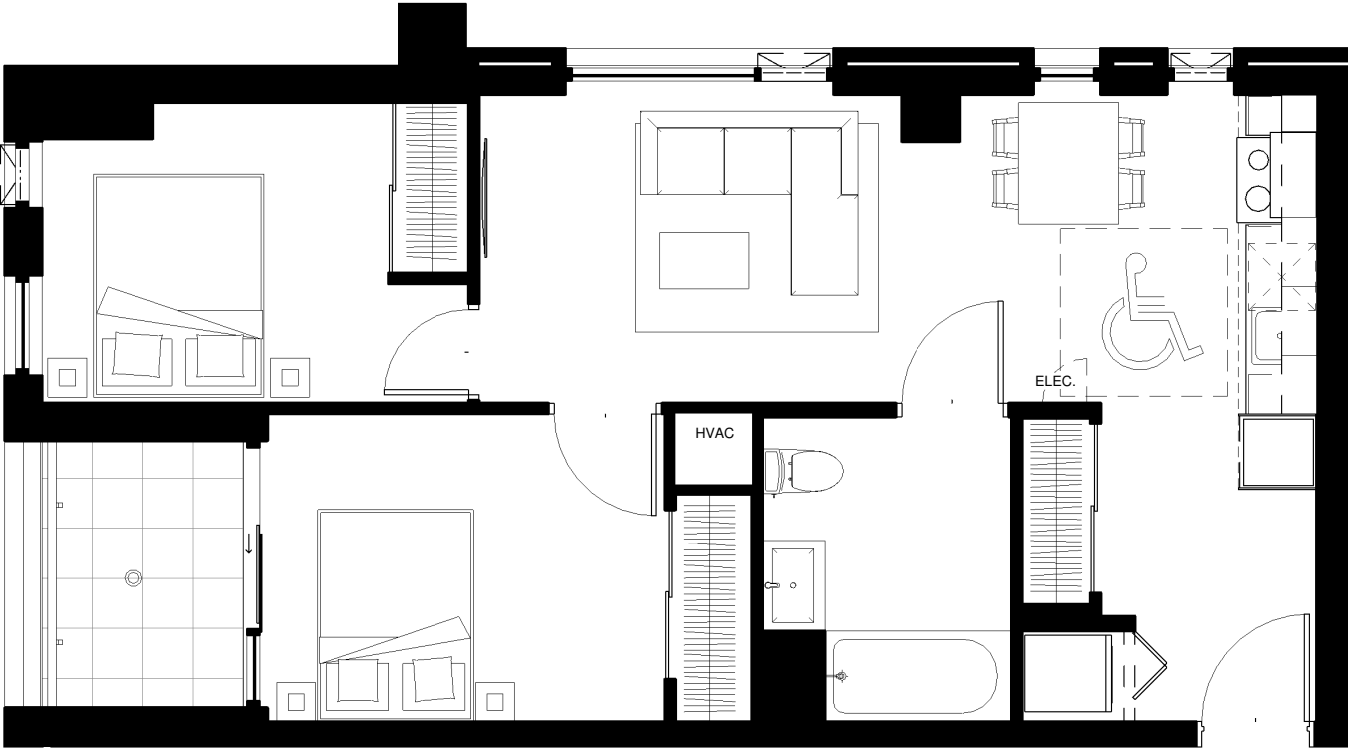

the
beckett.
Unit 209

LEVEL 2 + 3
724 SQ.FT.
2 BED

contact rentals@districtrealty.com

Professionally managed by District Realty. Sizes and specifications are subject to change without notice. E. & O.E.