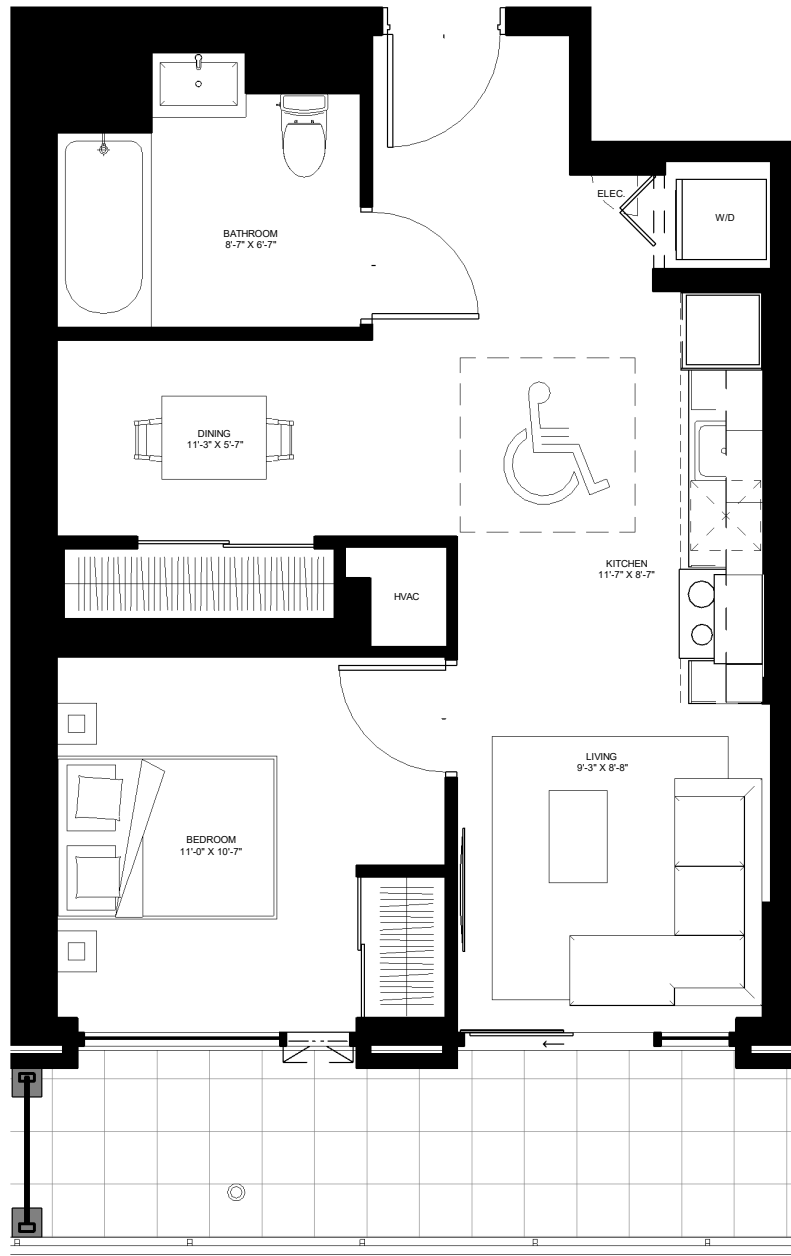

the
beckett.
Unit 201

A

LEVEL 2
602 SQ.FT.
1 BED + DEN

contact rentals@districtrealty.com

Professionally managed by District Realty. Sizes and specifications are subject to change without notice. E. & O.E.