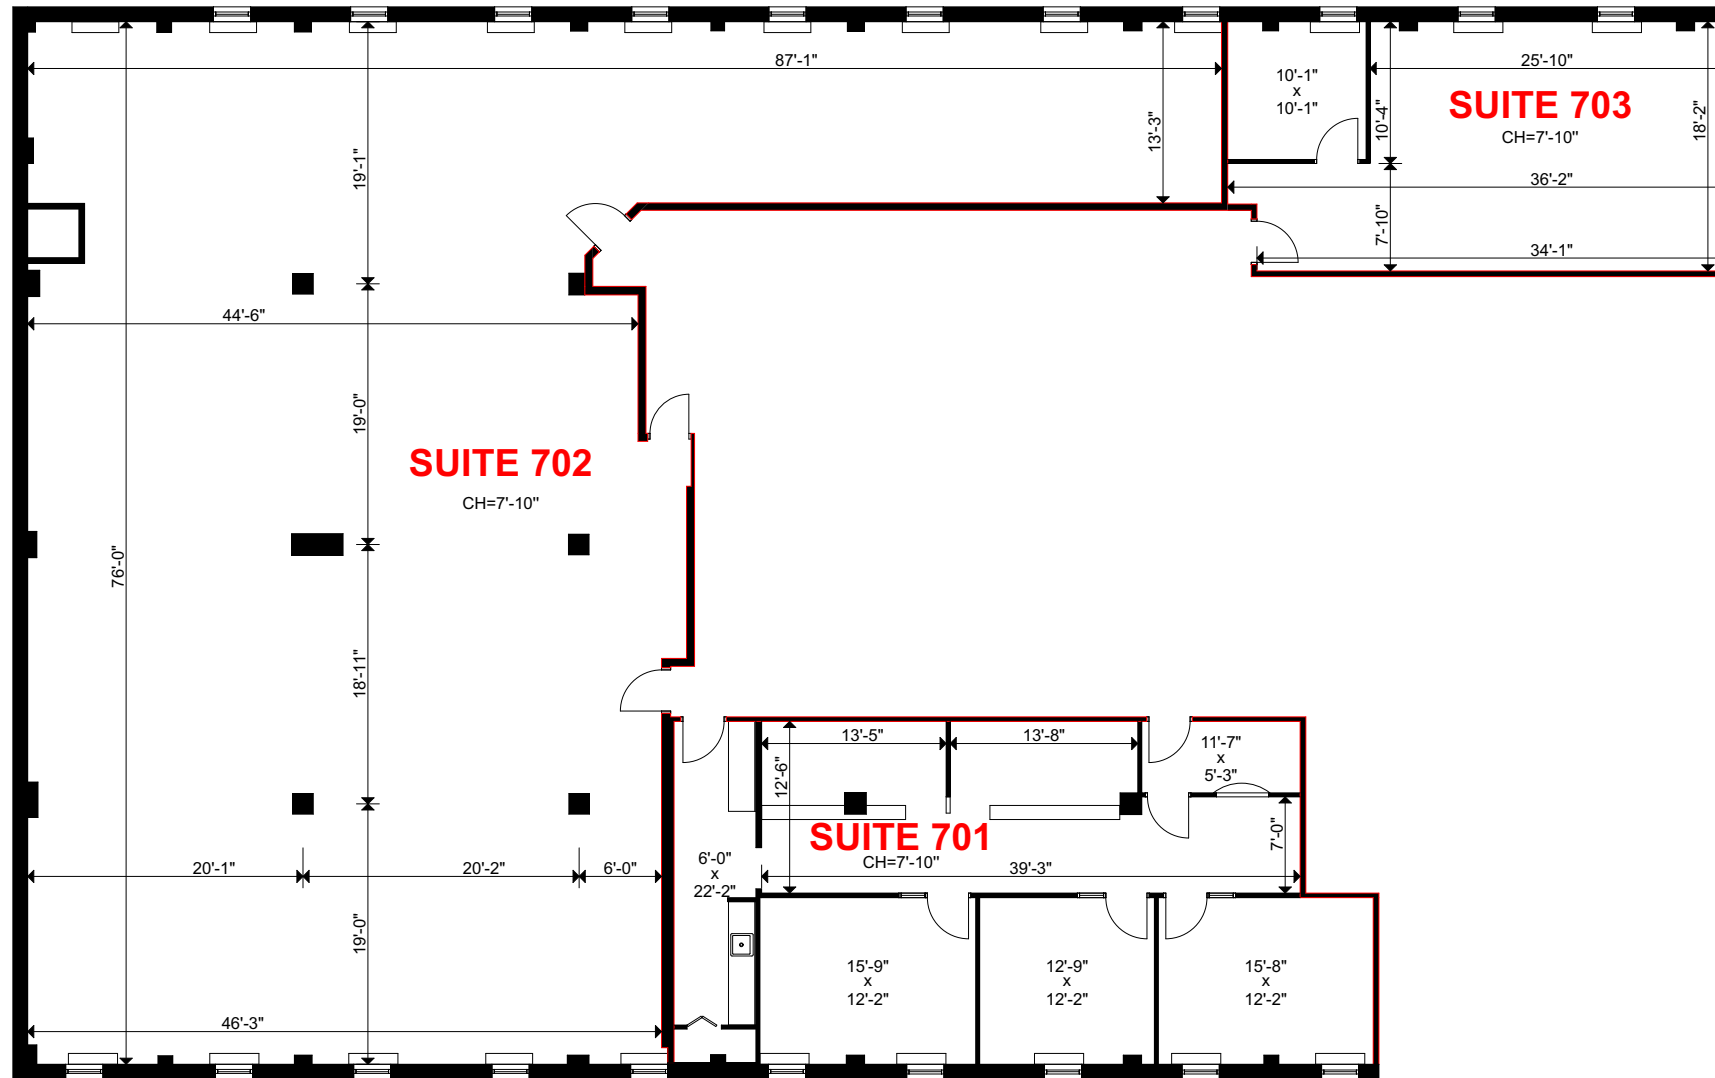

### Suite 701-702-703

This work product has been prepared by Extreme Measures Inc. pursuant to a contract with the Client for the sole benefit of and use by the Client. No third party may rely on this work product without the receipt of a reliance letter from Extreme Measures Inc.