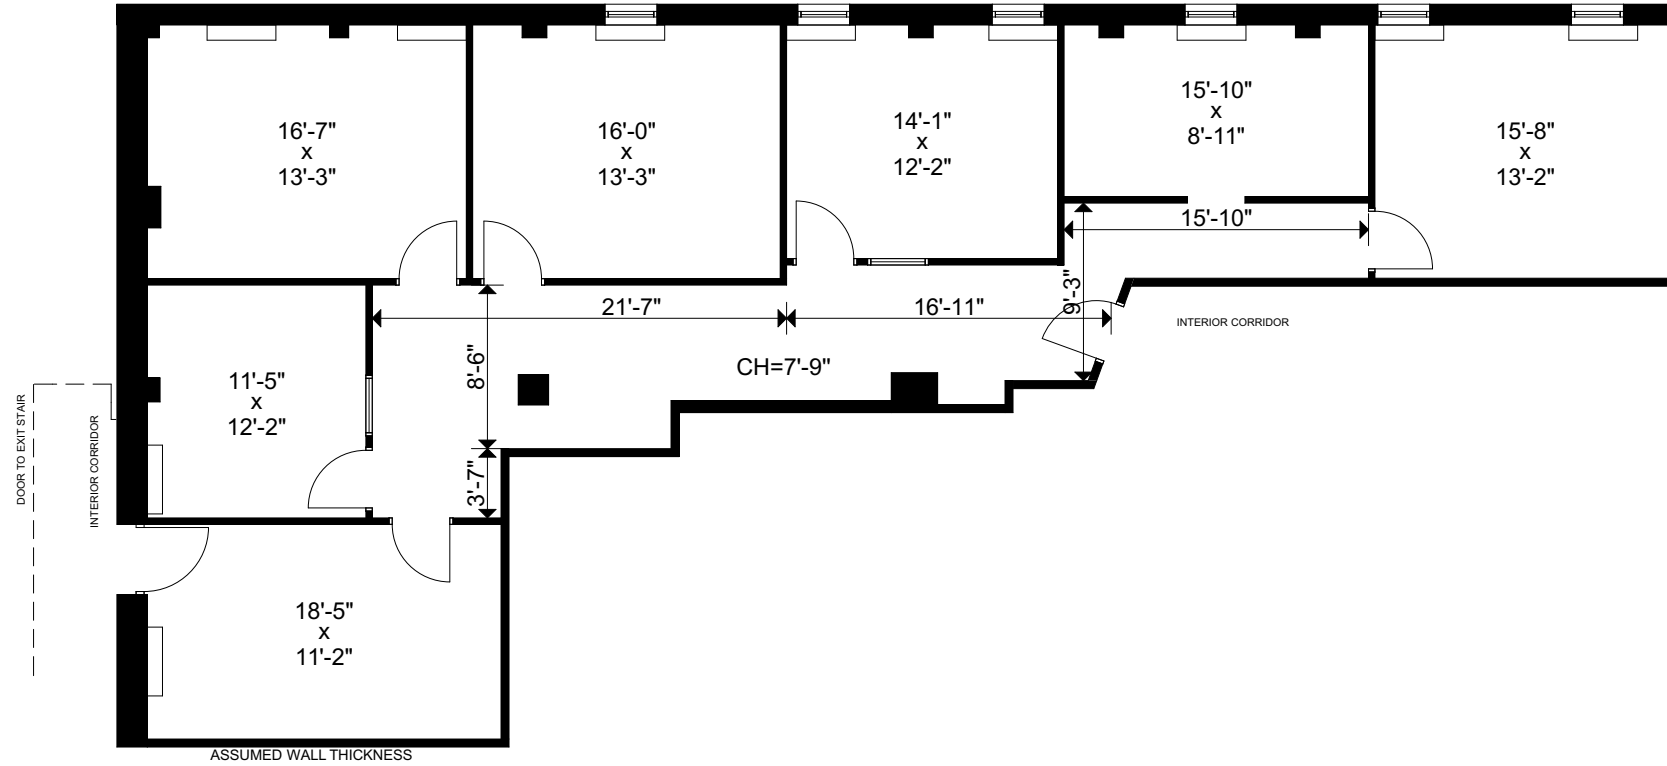

District Realty

Version:	Prepared:	10/12/2021
V1	Measured:	01/12/2021

200 Elgin Street
Ottawa, Ontario
Canada

Suite 401

This work product has been prepared by Extreme Measures Inc. pursuant to a contract with the Client for the sole benefit of and use by the Client. No third party may rely on this work product without the receipt of a reliance letter from Extreme Measures Inc.