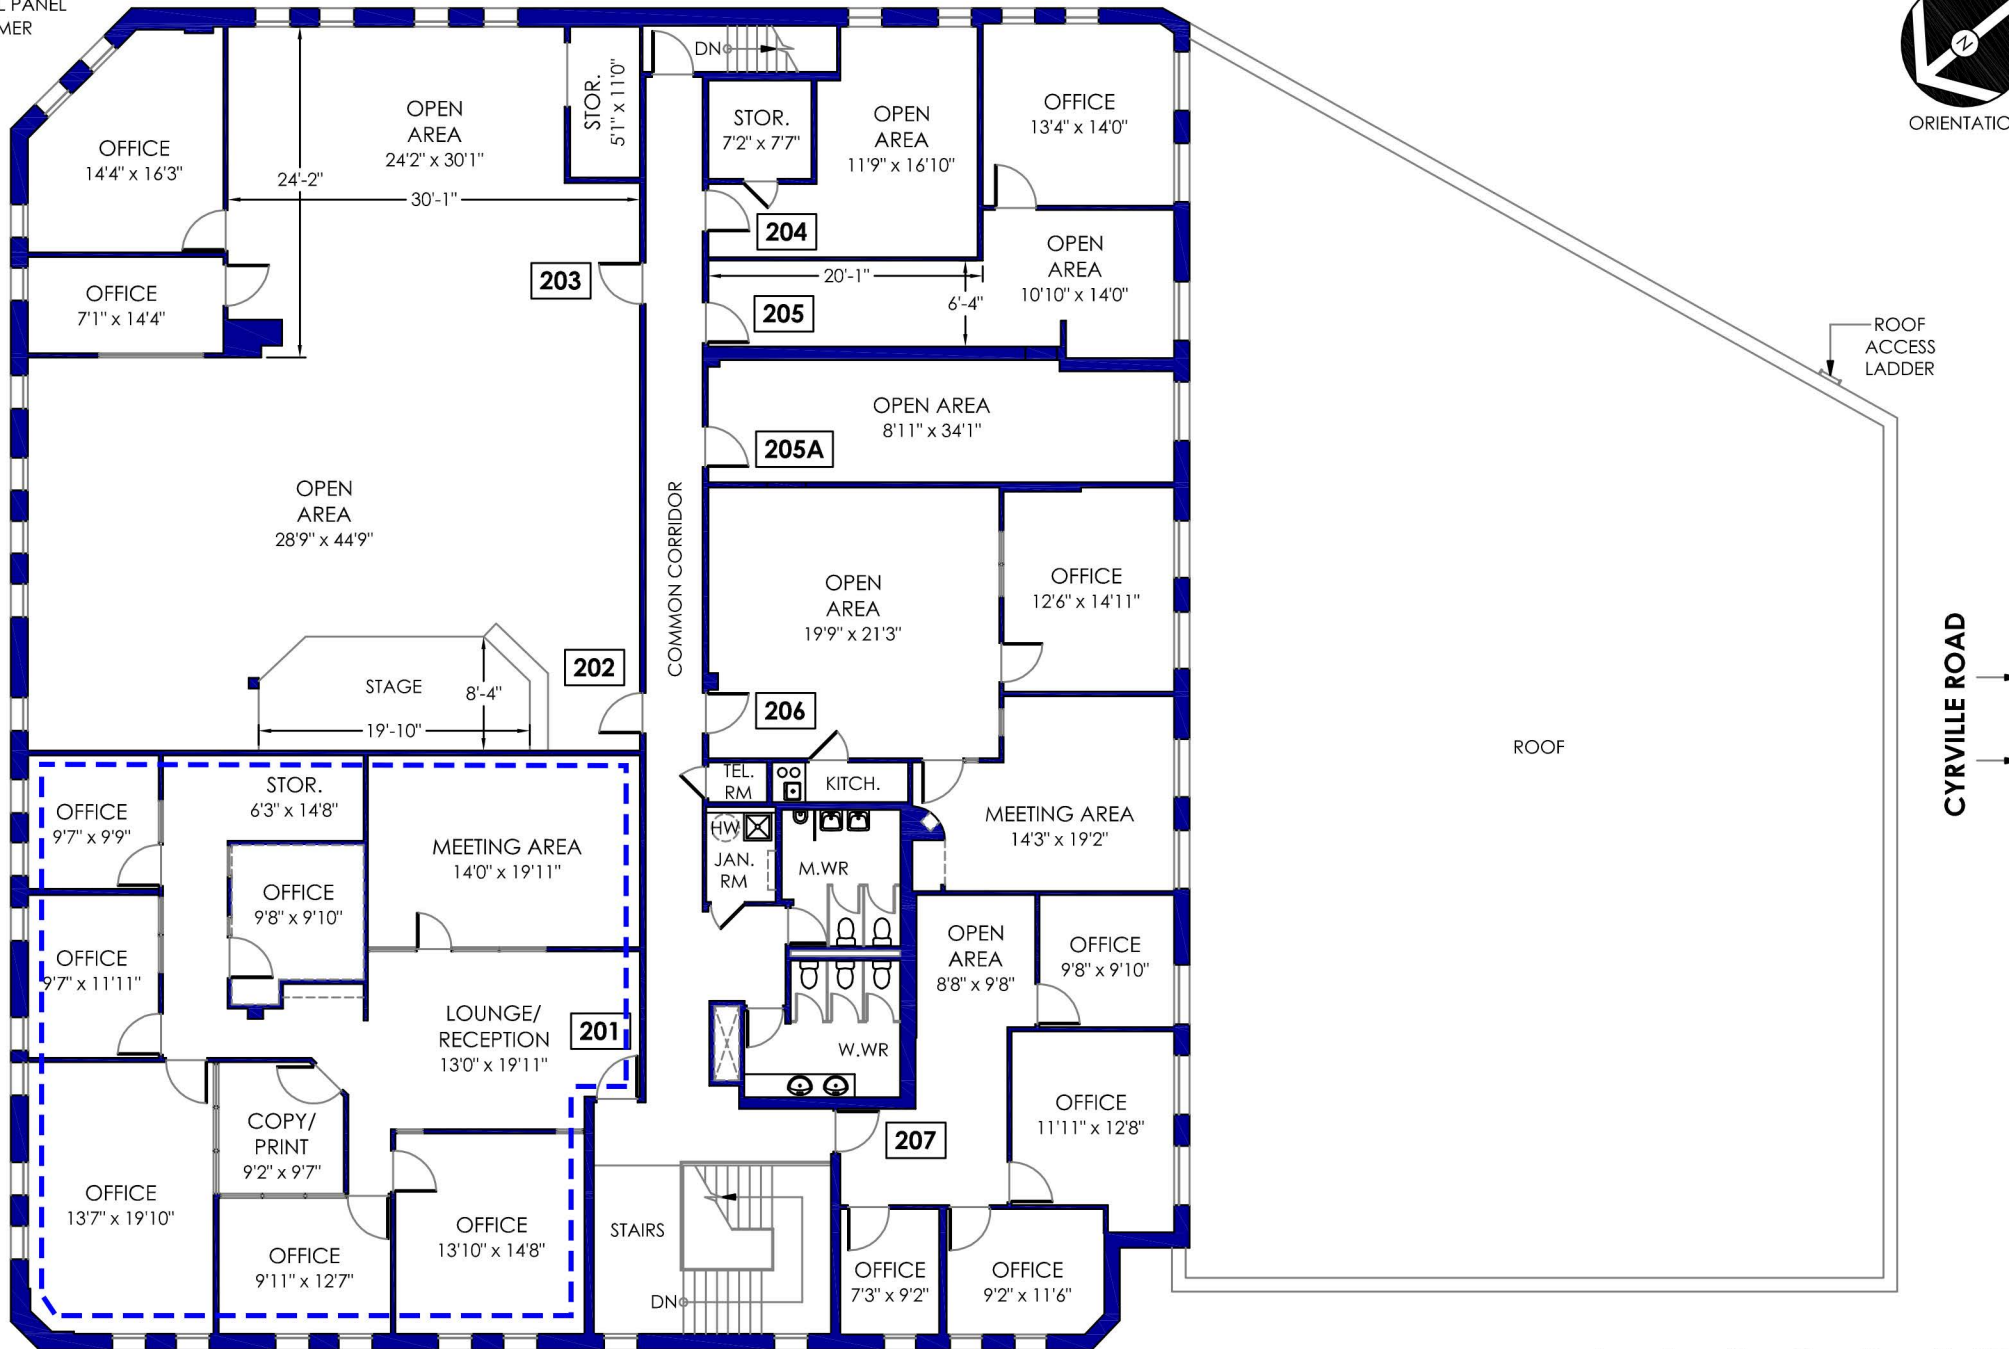

LEGEND:

EP ELECTRICAL PANEL  
T TRANSFORMER

ORIENTATION

AERIAL VIEW

CYRVILLE RD. VIEW

HWY 417 VIEW

**PREPARED FOR:** District Realty Corporation, Brokerage  
**ADDRESS:** 1417-C Cyrville Rd., Ottawa, ON  
**DATE:** October 15, 2010  
**REVISION:** n/a  
**PROJECT NUMBER:** 100084  
**DRAWING SIZE:** 8.5" x 14" - Legal Size

\*Units 201, 202-203, 205A, 206 & 207 occupied with some areas concealed to measurement.