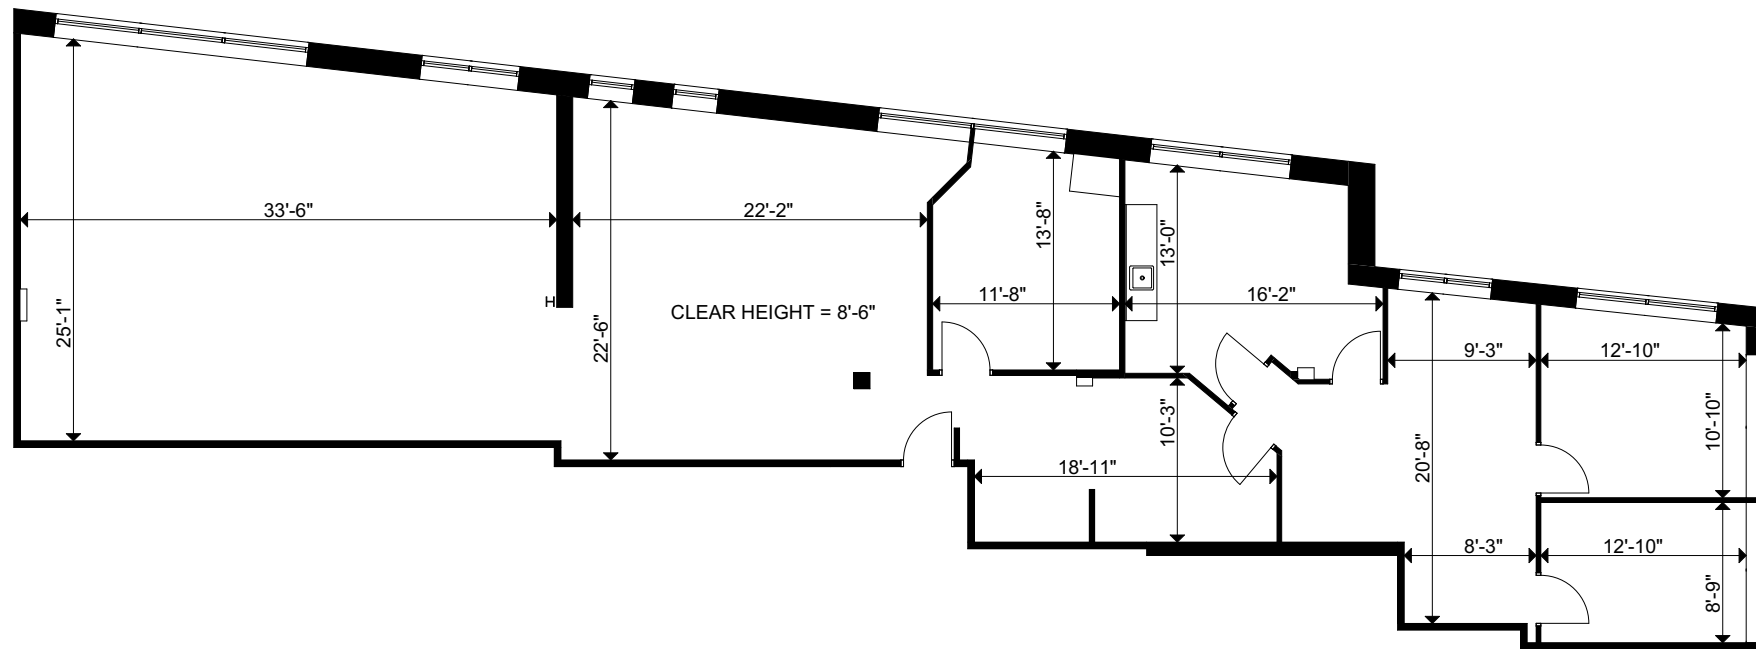

District Realty

Version:	Prepared:	03/08/2021
V1	Measured:	23/07/2021

1339 Wellington Street West
Ottawa, Ontario
Canada

Suite 202

This work product has been prepared by Extreme Measures Inc. pursuant to a contract with the Client for the sole benefit of and use by the Client. No third party may rely on this work product without the receipt of a reliance letter from Extreme Measures Inc.