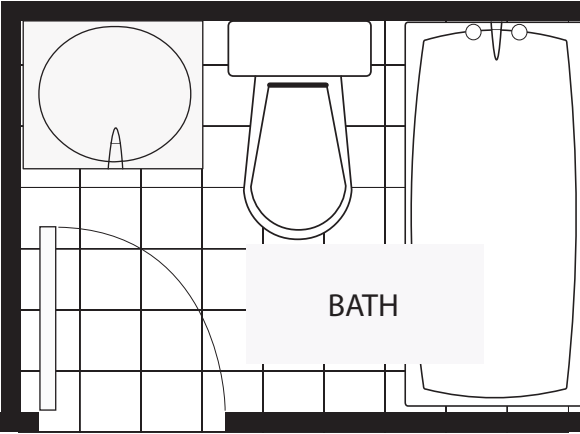

STORAGE ROOM  
11' x 14'

BATH

BEDROOM  
12' x 12'

CLOSET

UP

entrance landing

UP

KITCHEN

STORAGE

DINING/LIVING  
20' x 12'

DOWN

entrance landing