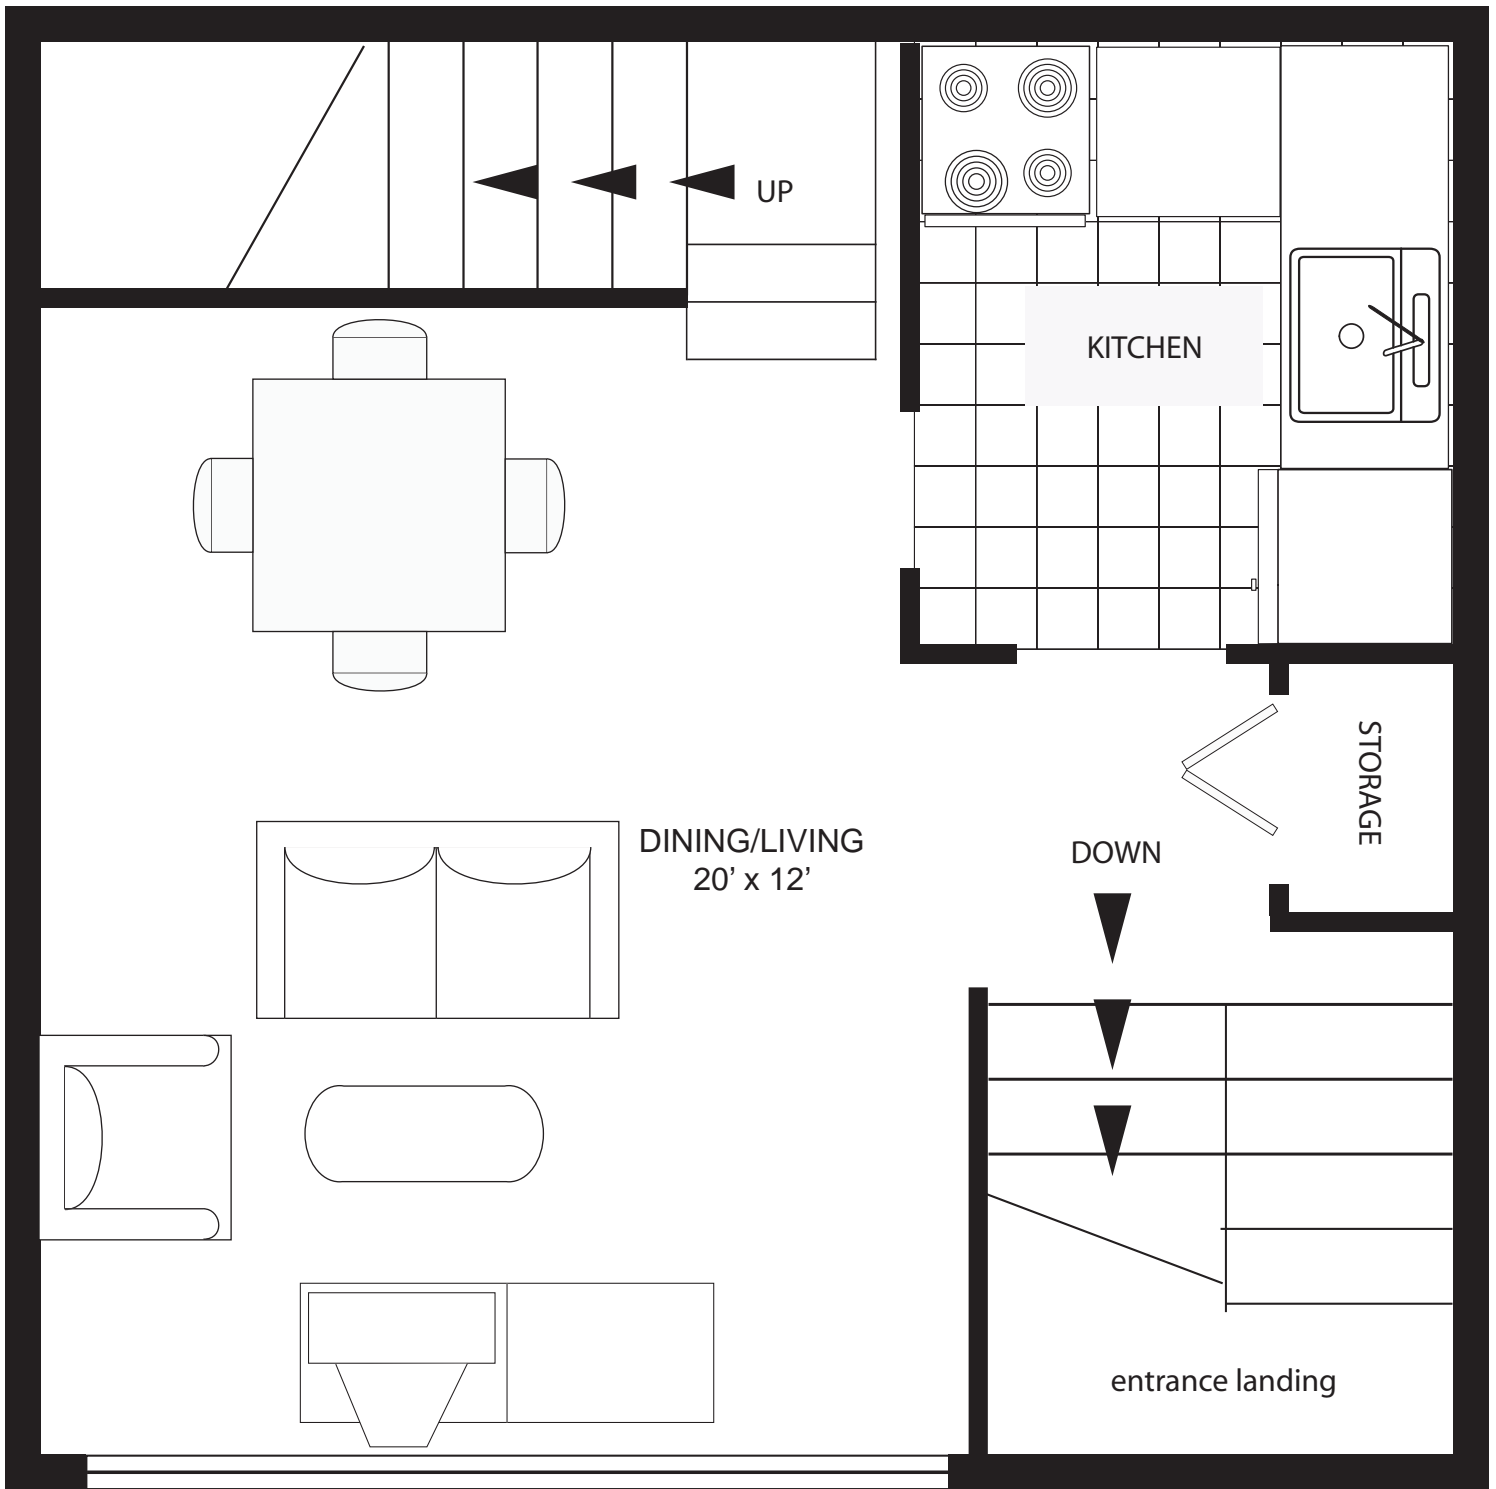

STORAGE ROOM  
11' x 14'

BATH

BEDROOM  
12' x 12'

CLOSET

UP

entrance landing

UP

KITCHEN

STORAGE

DINING/LIVING  
20' x 12'

DOWN

entrance landing