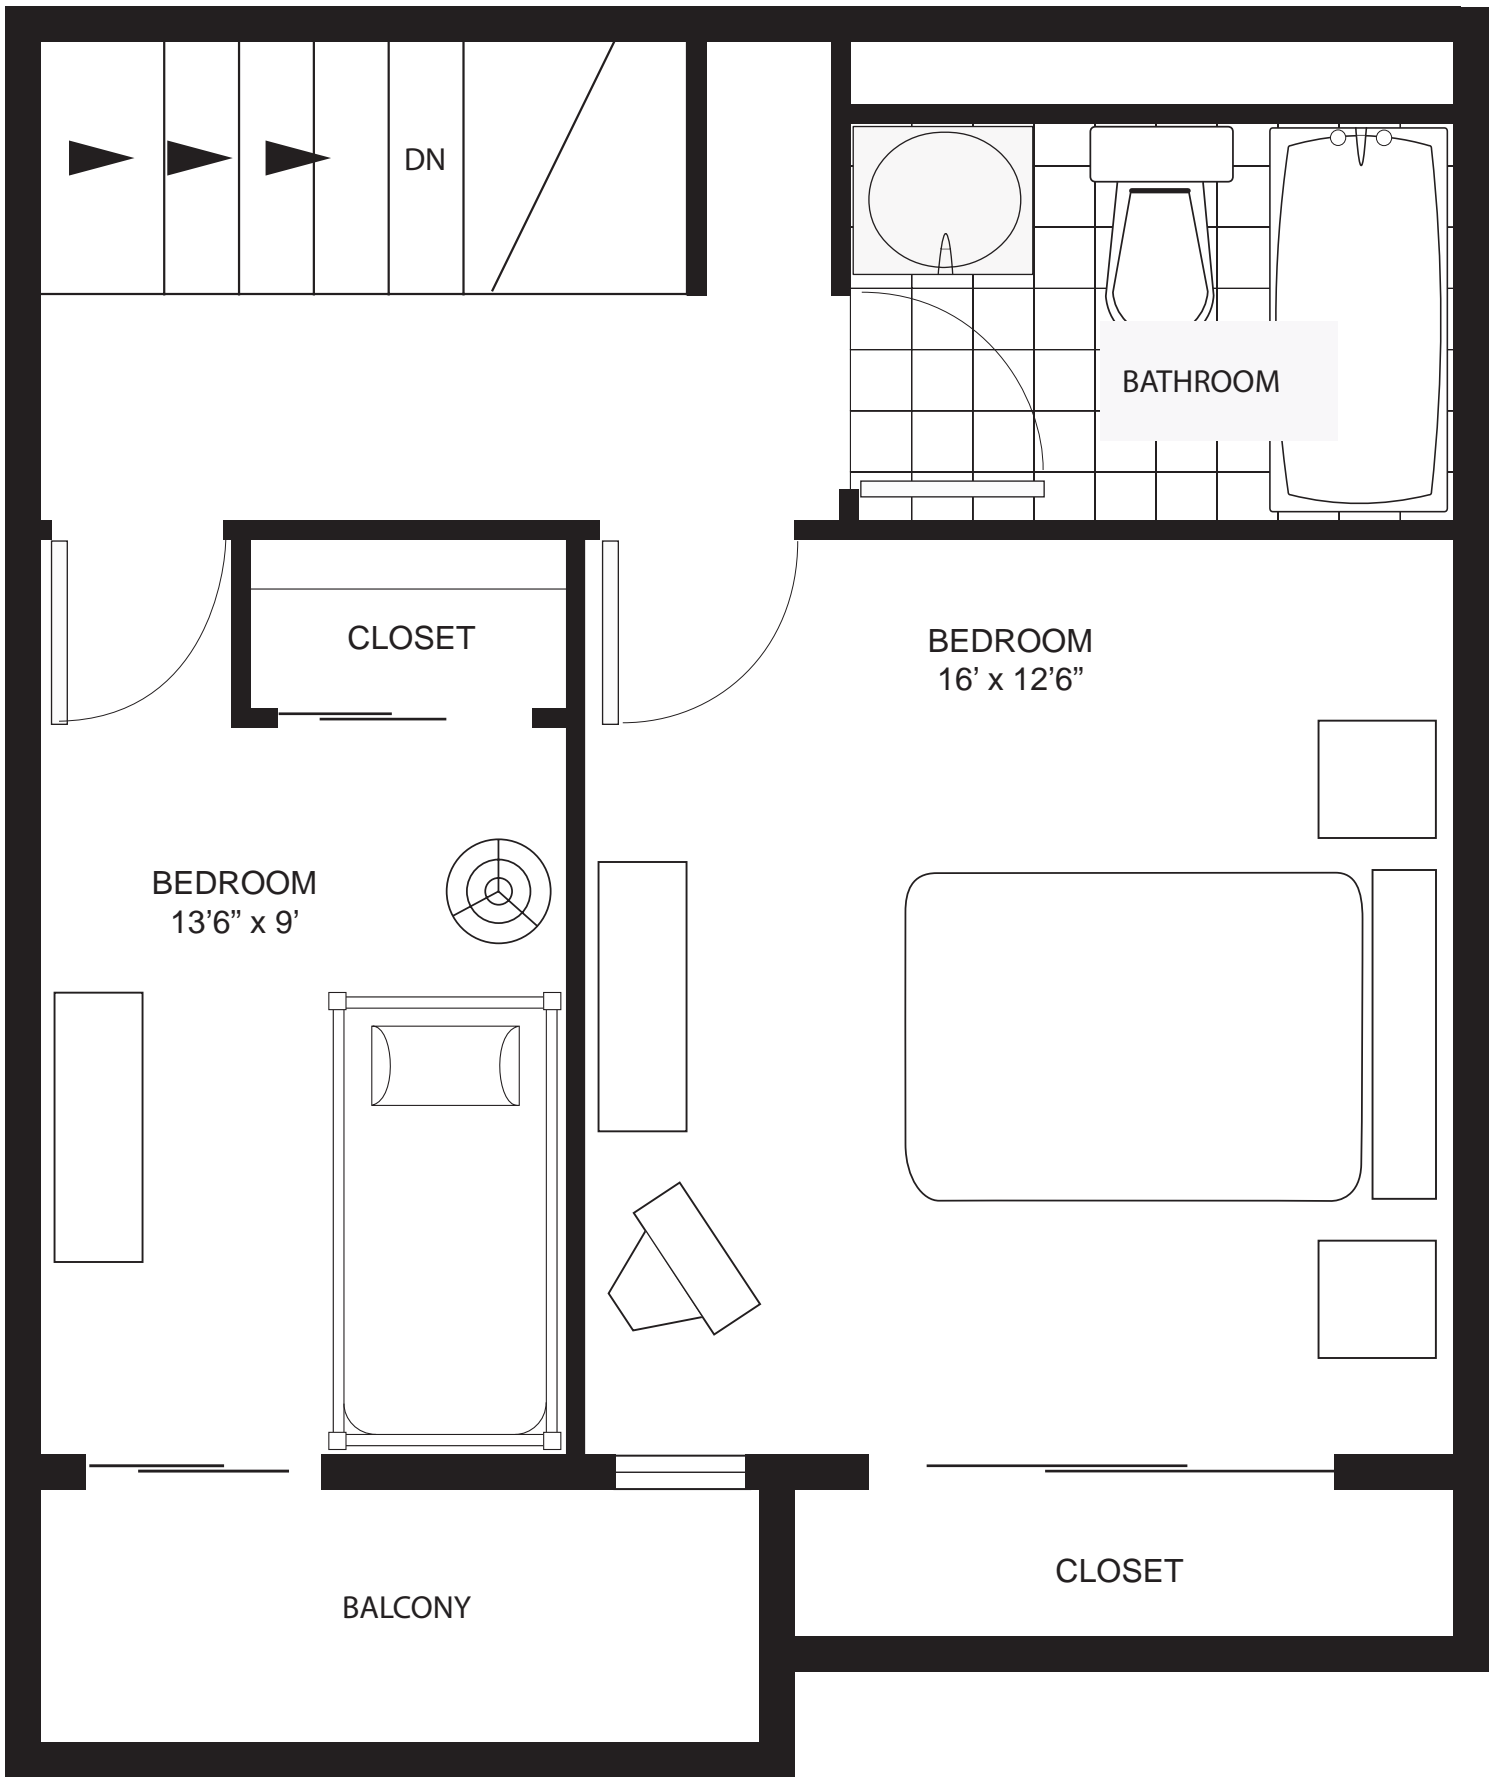

STORAGE ROOM  
11' x 14'

BATH

BEDROOM  
12' x 12'

CLOSET

UP

entrance landing

UP

KITCHEN

STORAGE

DINING/LIVING  
20' x 12'

DOWN

entrance landing