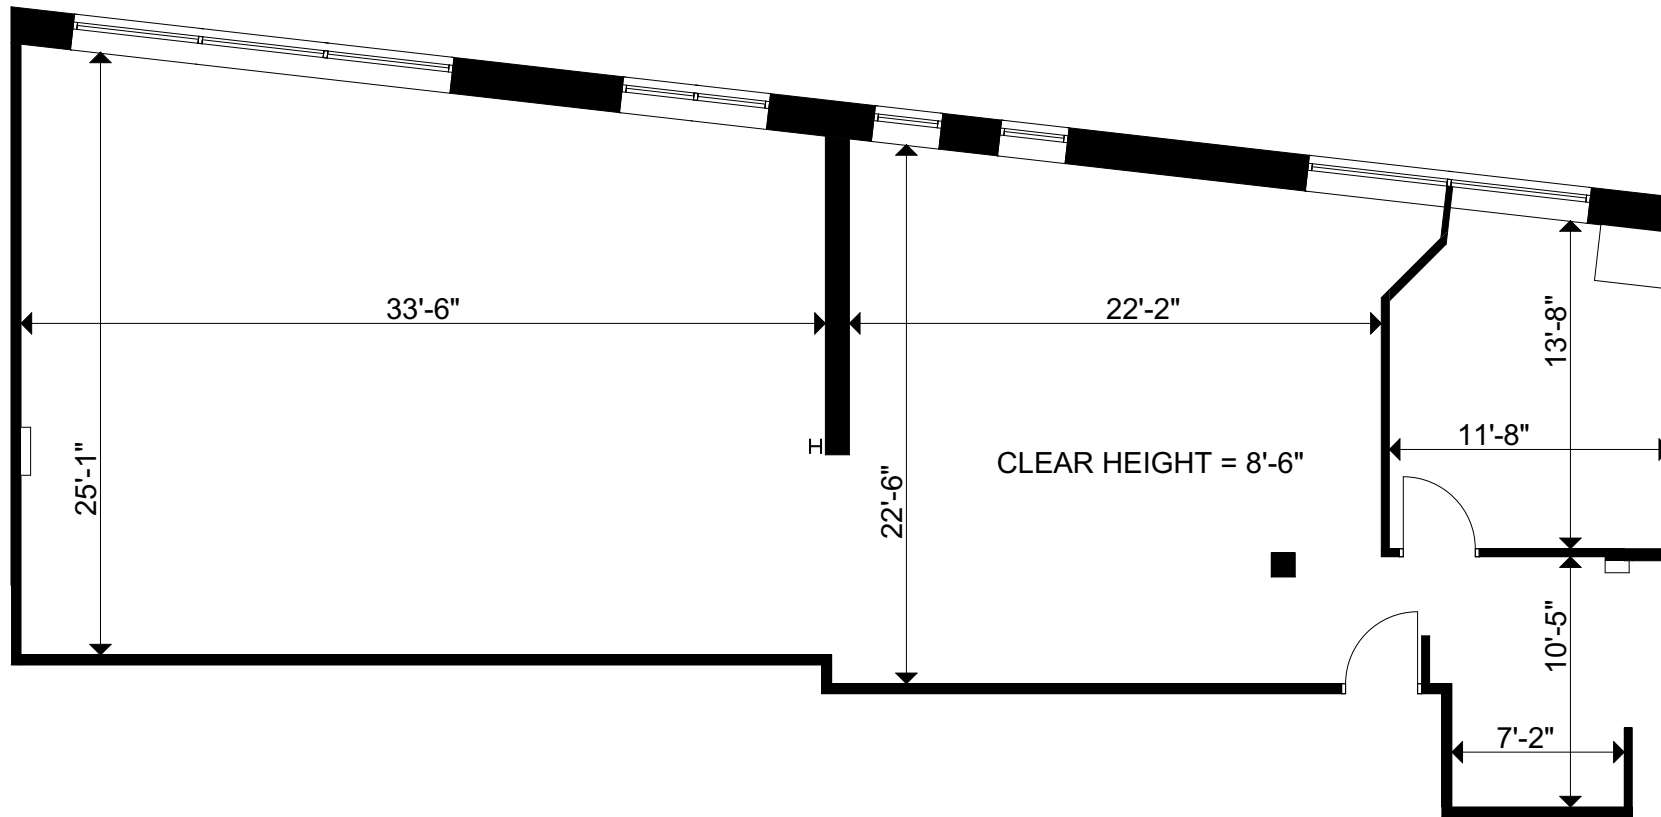

District Realty

Version:	Prepared:	03/01/2023
V2	Measured:	23/07/2021

1339 Wellington Street West
Ottawa, Ontario
Canada

Suite 202

This work product has been prepared by Extreme Measures Inc. pursuant to a contract with the Client for the sole benefit of and use by the Client. No third party may rely on this work product without the receipt of a reliance letter from Extreme Measures Inc.