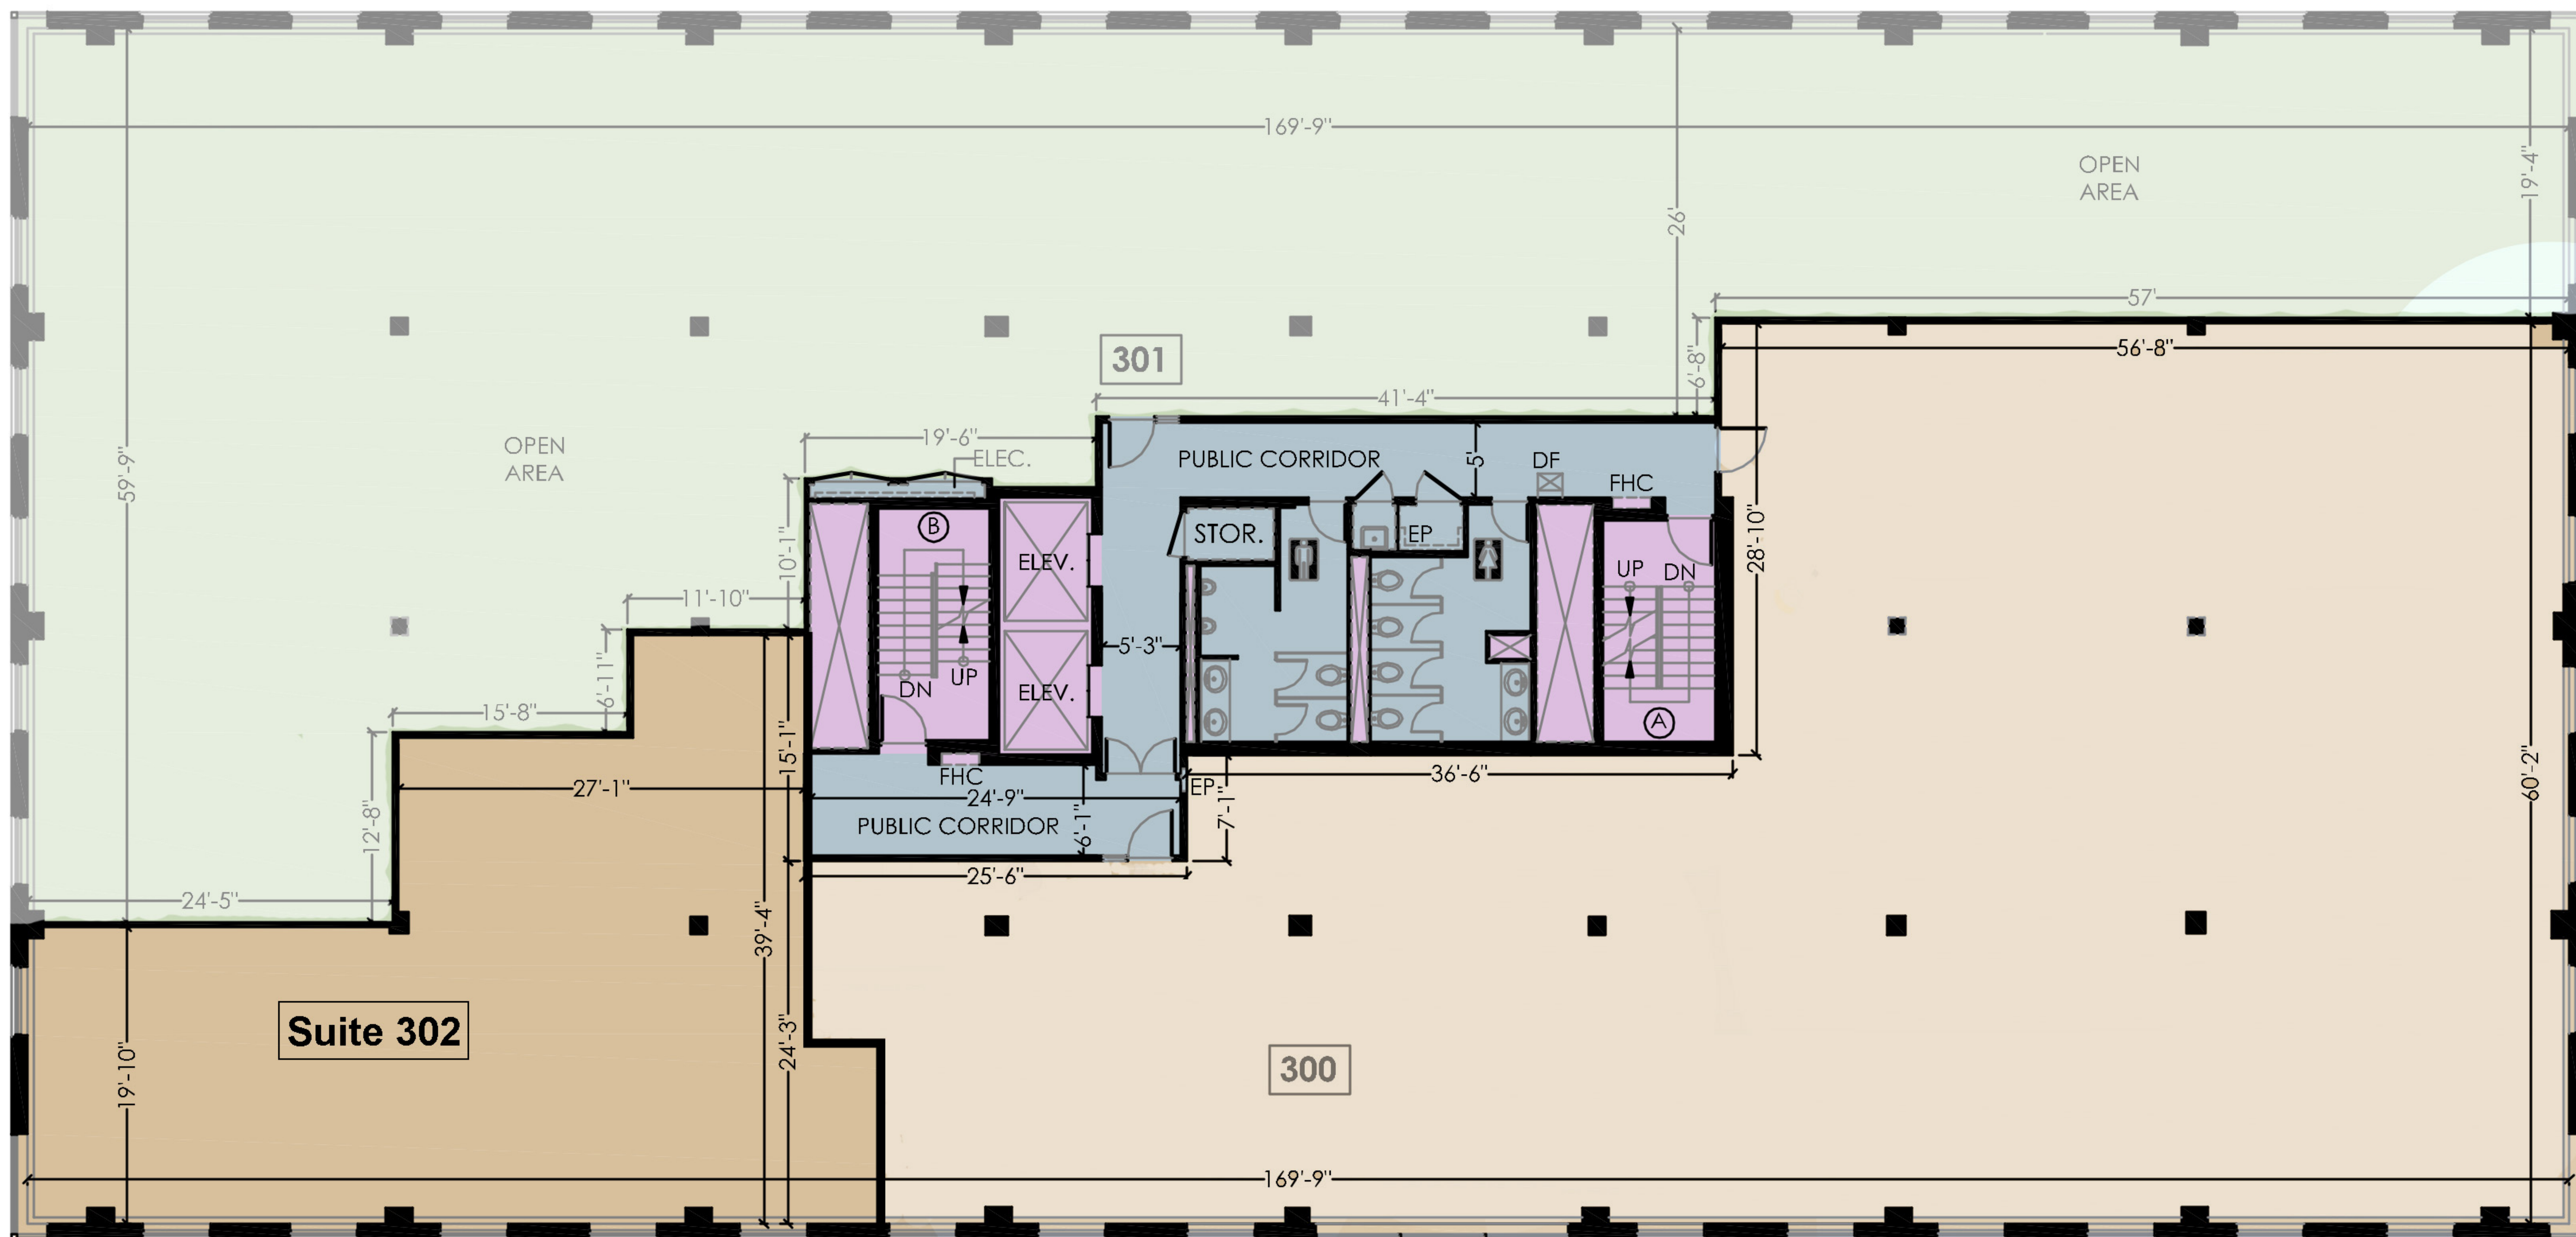

Rough Drawing, Suite 302 - approx. 1,725 sf

DEBRA AVENUE

MEADOWLANDS DRIVE EAST

Suite 302

301

300