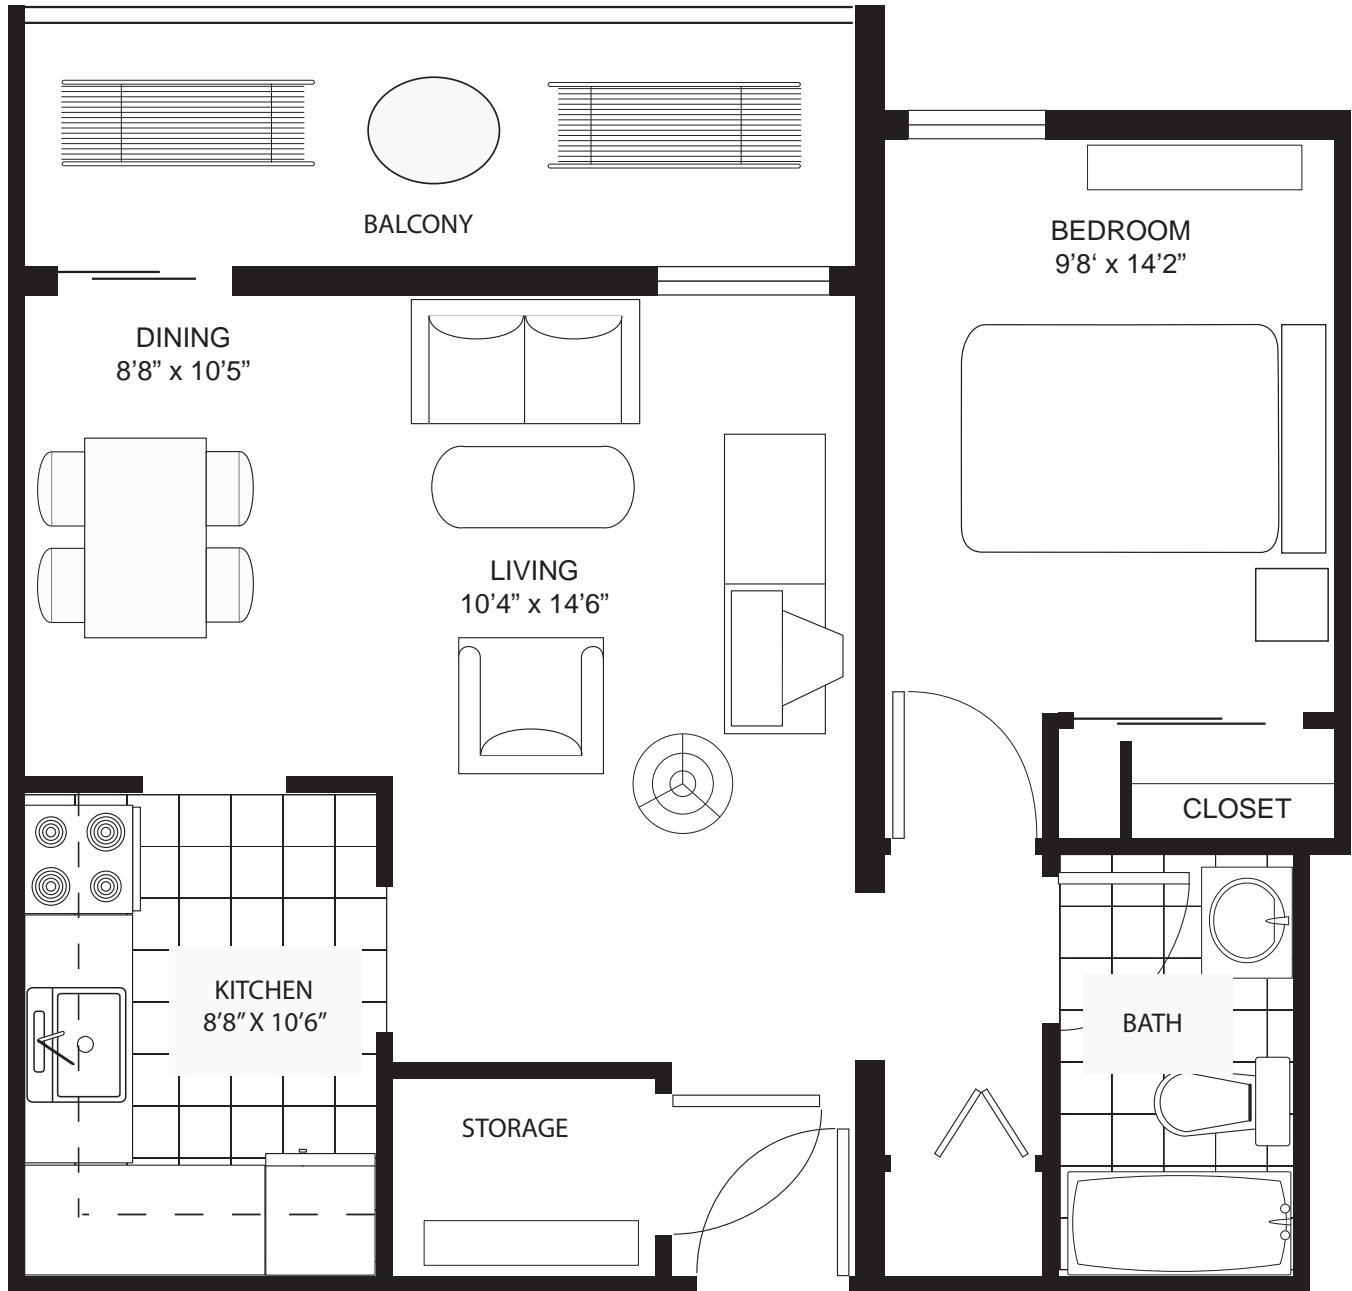

Gilboa Place

3301 Uplands Drive, Ottawa, Ontario K1V9V8 Telephone (613) 521-7771

“BELLA” Model
One Bedroom
636 sq. feet

50 Bayswater Avenue,
Ottawa, ON K1Y 2E9
Tel: (613) 759-8383
Fax: (613) 759-8448

Email: district@districtrealty.com
Web: www.districtrealty.com