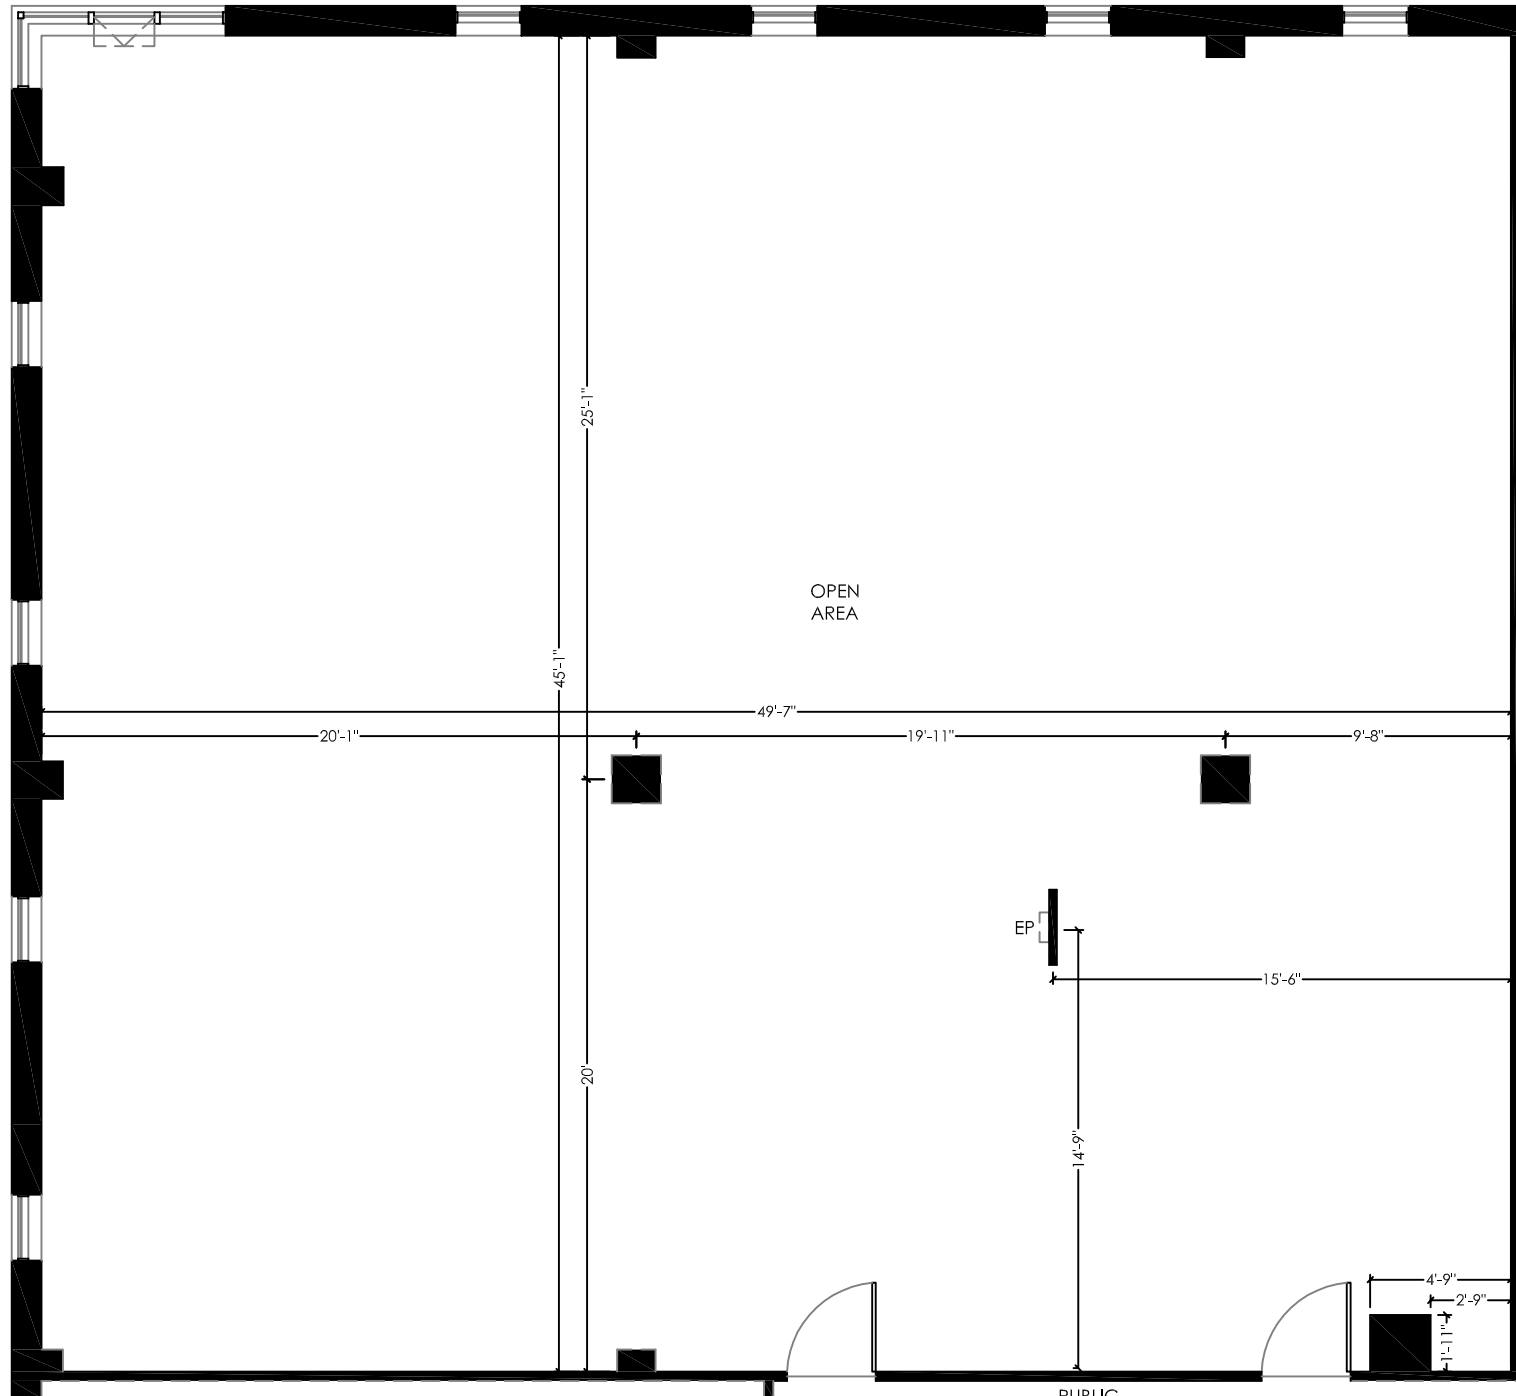

DRAWING
ORIENTATION

AERIAL VIEW

EXTERIOR ELEVATION

LEGEND:

- EXISTING WALLS
- EP ELECTRICAL PANEL

PREPARED FOR: District Realty Corporation,
Brokerage
 ADDRESS: 2249 Carling Ave., Ottawa, ON
 DATE: September 2, 2015
 REVISION:
 PROJECT NUMBER: 200003
 DRAWING SIZE: 8.5" x 14" - Legal Size