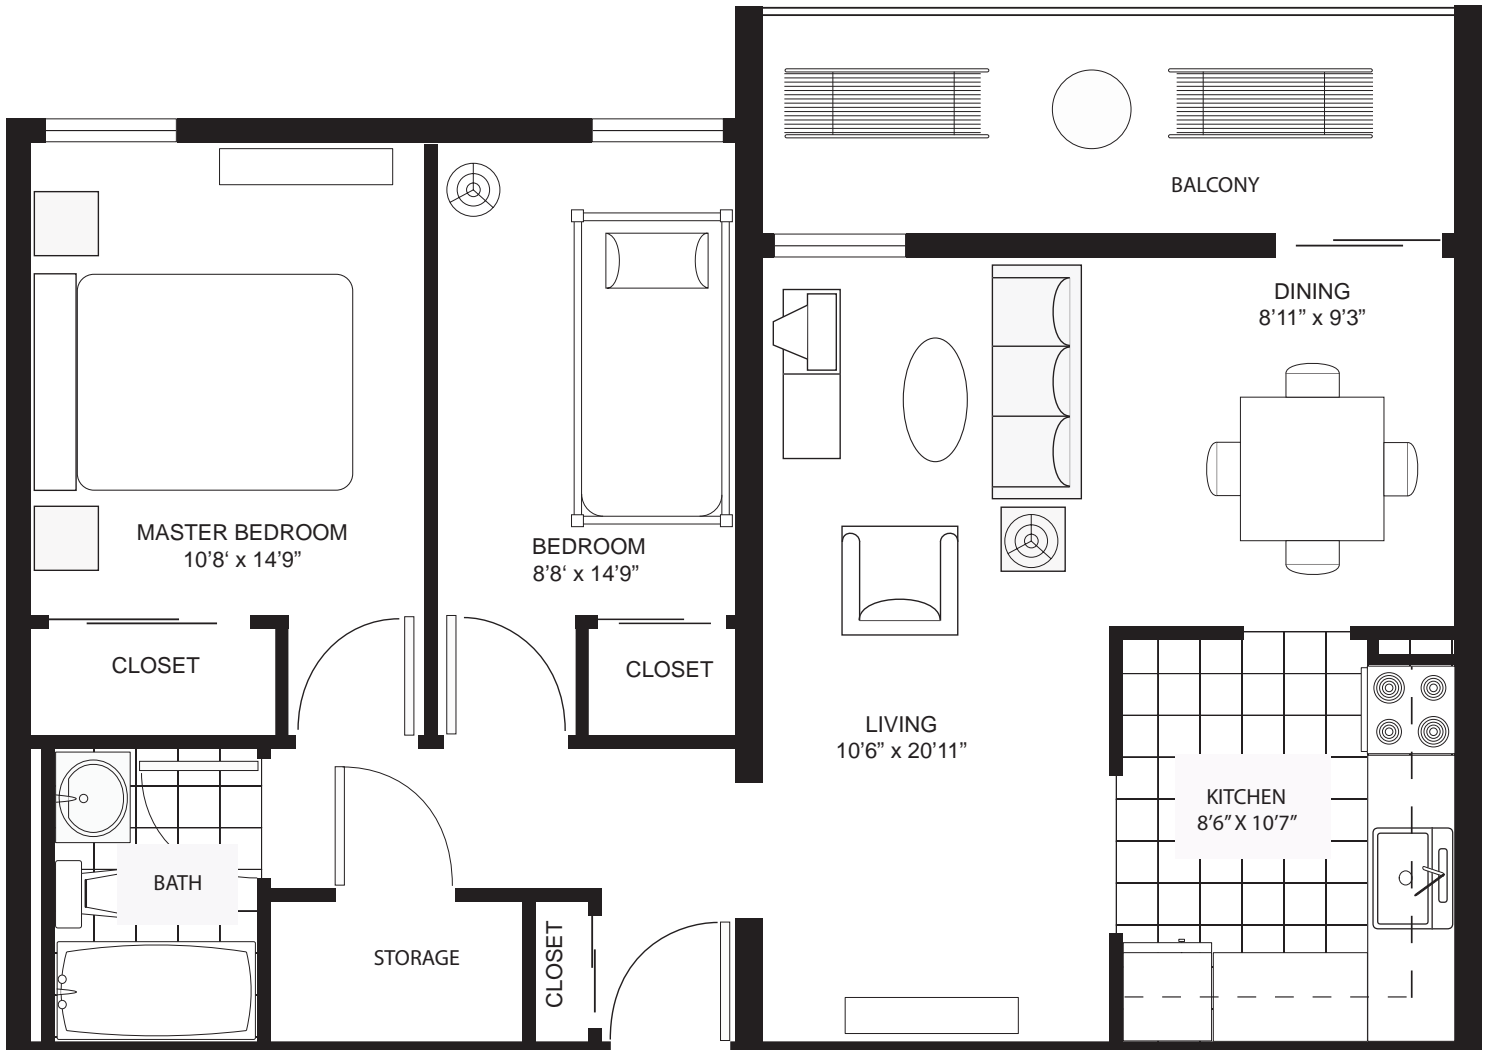

# Gilboa Place

3301 Uplands Drive, Ottawa, Ontario K1V9V8 Telephone (613) 521-7771

“CRYSTAL” Model  
Two Bedroom  
1,050 sq. feet

50 Bayswater Avenue,  
Ottawa, ON K1Y 2E9  
Tel: (613) 759-8383  
Fax: (613) 759-8448