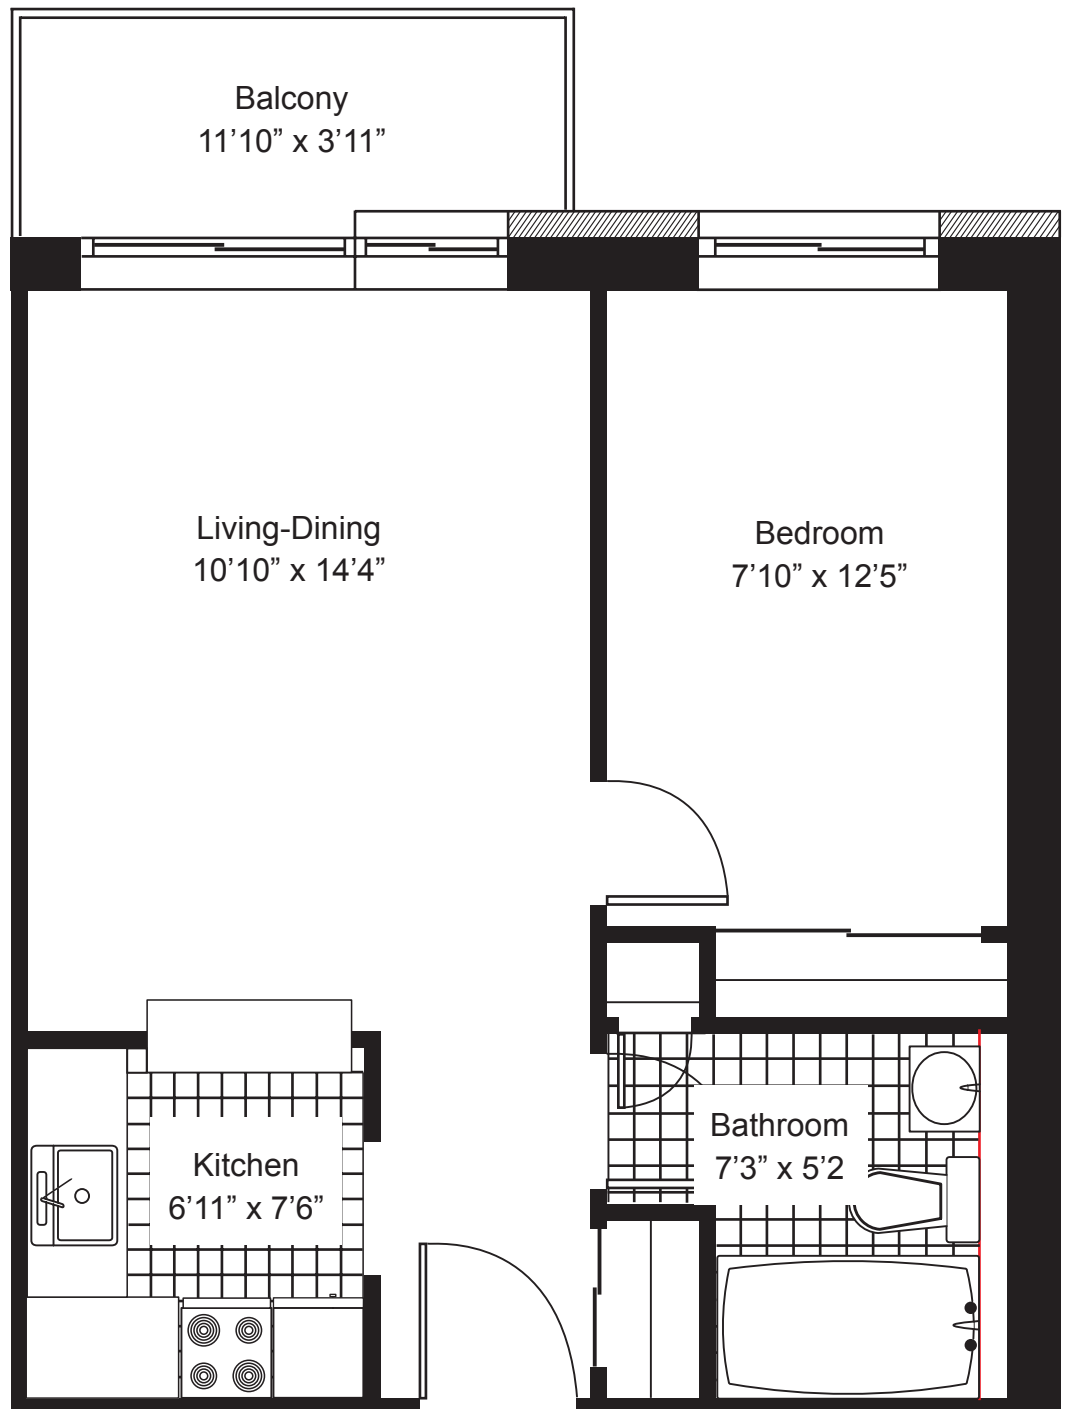

The New Yorker Apartments

One Bedroom Suite Type 1 (530 square feet) floor plan

335 MacLaren Street,
Ottawa, Ontario, K2P 0M5
Tel: (613) 880-1999

Highlights...

- Hardwood floors
- Bright spacious kitchens and bathrooms
- Downtown convenience
- Close to shopping, major bus routes, schools and parks
- Five minute walk to Parliament Hill, National Arts Centre and the canal
- On-site laundry facilities
- Resident superintendent
- Intercom from lobby to suites
- Indoor/outdoor parking available
- All units are fully renovated

The
New
Yorker
Apartments

335 MacLaren Street,
Ottawa, Ontario, K2P 0M5
(613) 880-1999

Highlights...

- Hardwood floors
- Bright spacious kitchens and bathrooms
- Downtown convenience
- Close to shopping, major bus routes, schools and parks
- Five minute walk to Parliament Hill, National Arts Centre and the canal
- On-site laundry facilities
- Resident superintendent
- Intercom from lobby to suites
- Indoor/outdoor parking available
- All units are fully renovated

Floor plan may vary slightly. All dimensions are approximate.

One Bedroom Suite Type 2

(418 square feet) floor plan