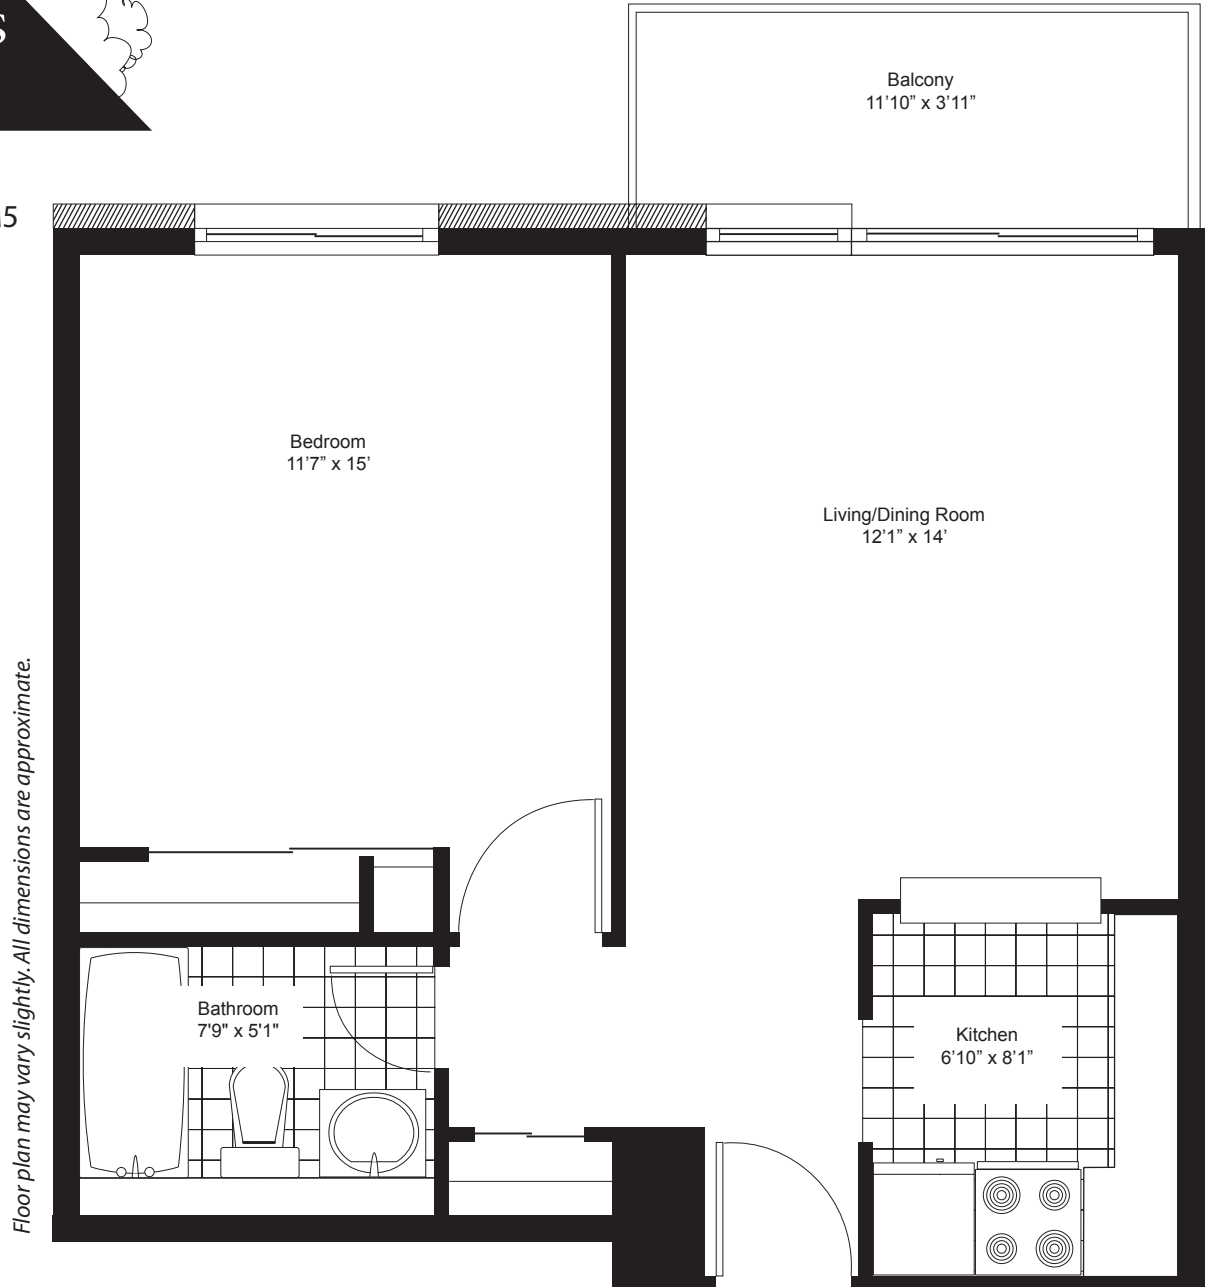

The New Yorker Apartments

One Bedroom Suite Type 1 (530 square feet) floor plan

335 MacLaren Street,
Ottawa, Ontario, K2P 0M5
Tel: (613) 880-1999

Highlights...

- Hardwood floors
- Bright spacious kitchens and bathrooms
- Downtown convenience
- Close to shopping, major bus routes, schools and parks
- Five minute walk to Parliament Hill, National Arts Centre and the canal
- On-site laundry facilities
- Resident superintendent
- Intercom from lobby to suites
- Indoor/outdoor parking available
- All units are fully renovated

The
New
Yorker
Apartments

335 MacLaren Street,
Ottawa, Ontario, K2P 0M5
(613) 880-1999

Highlights...

- Hardwood floors
- Bright spacious kitchens and bathrooms
- Downtown convenience
- Close to shopping, major bus routes, schools and parks
- Five minute walk to Parliament Hill, National Arts Centre and the canal
- On-site laundry facilities
- Resident superintendent
- Intercom from lobby to suites
- Indoor/outdoor parking available
- All units are fully renovated

Floor plan may vary slightly. All dimensions are approximate.

One Bedroom Suite Type 2

(418 square feet) floor plan